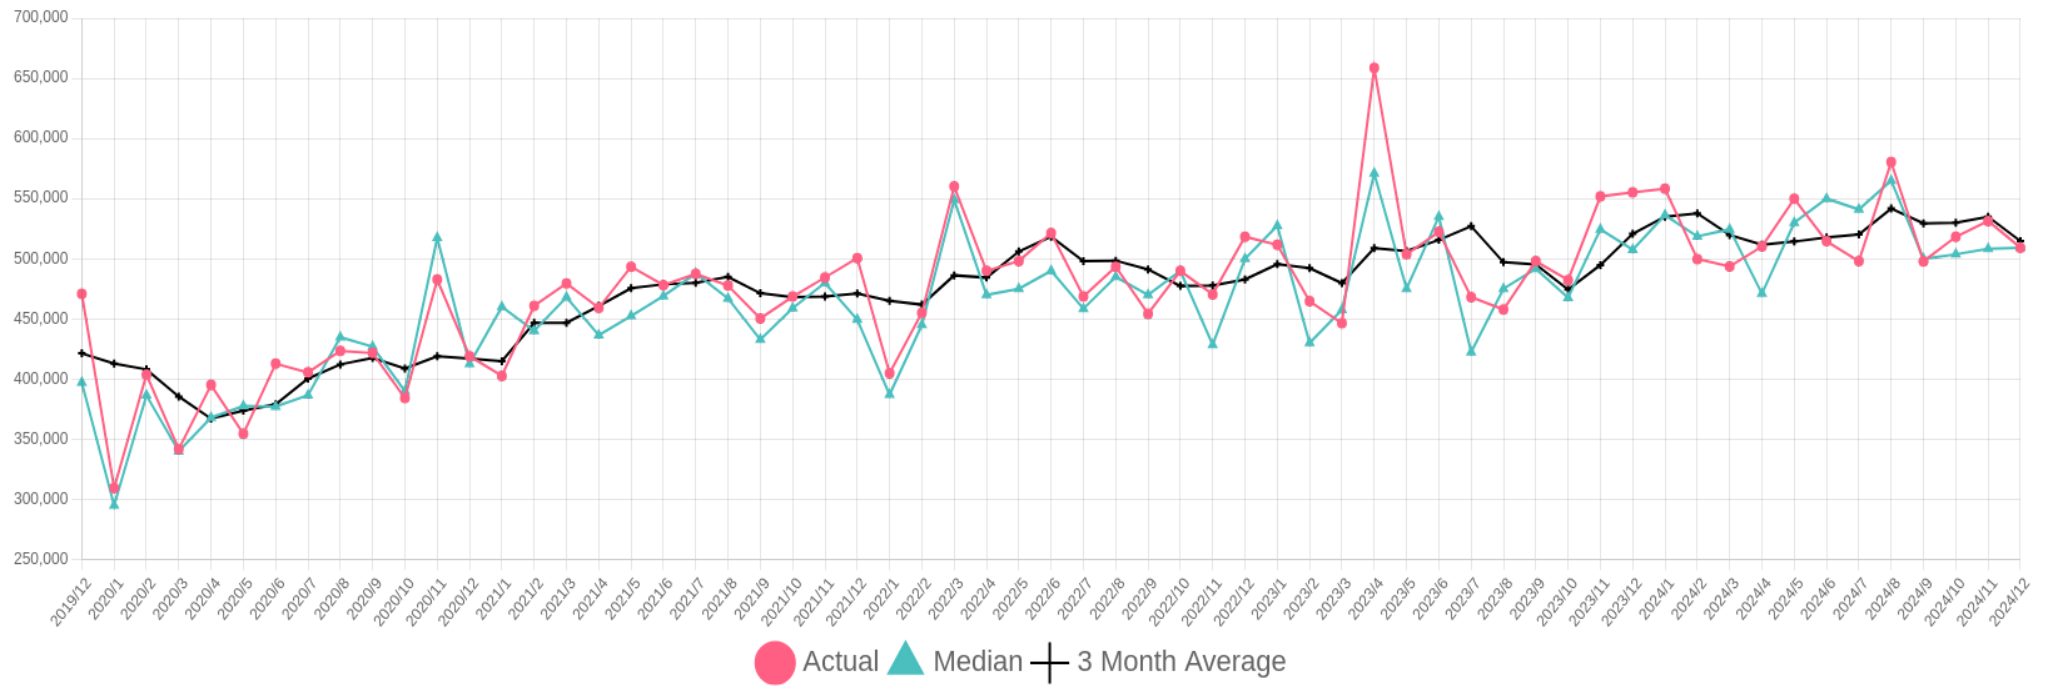

# Terrace Single Family Residential Sale Price

5 Year Chart