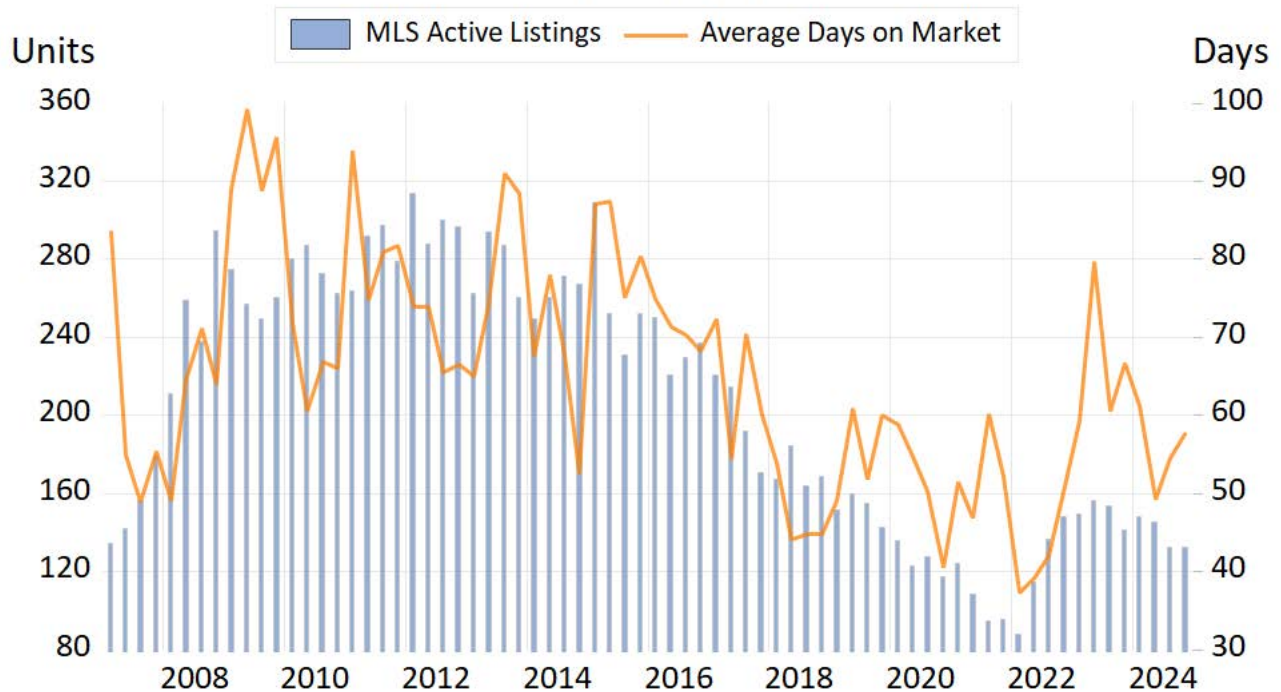

Williams Lake

Source: BC Northern Real Estate Board, BCREA Economics. All data is quarterly and seasonally adjusted