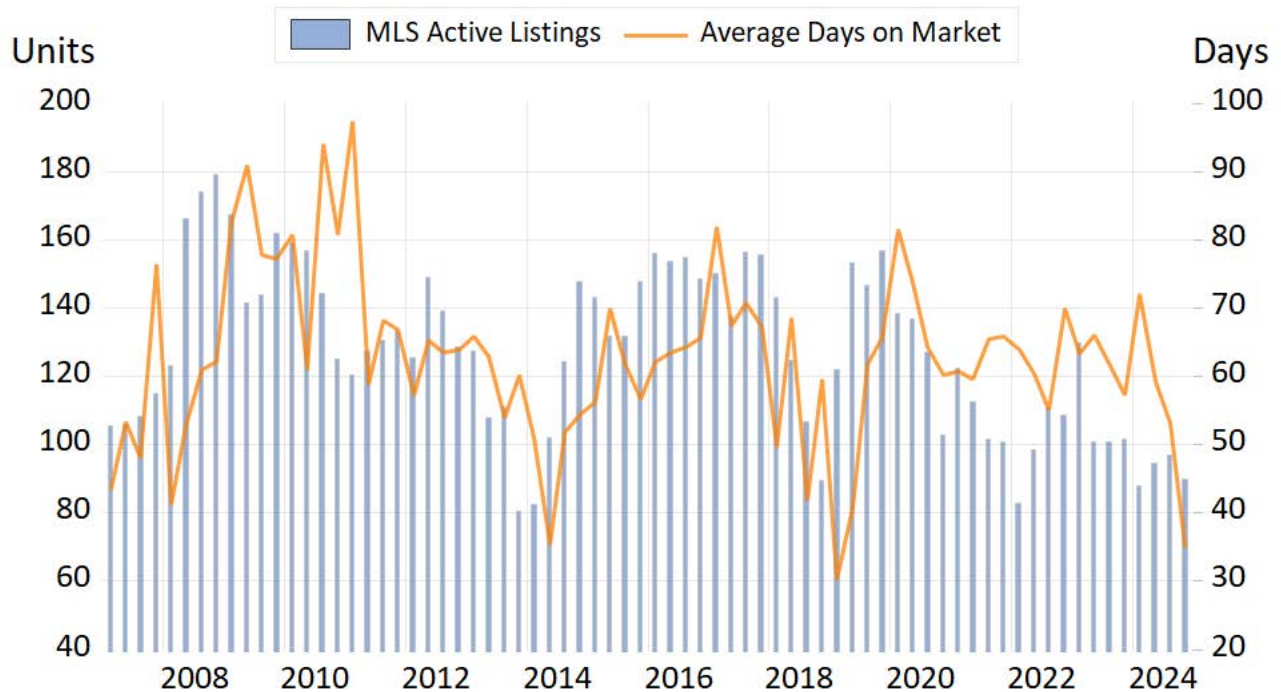

Terrace

Source: BC Northern Real Estate Board, BCREA Economics. All data is quarterly and seasonally adjusted