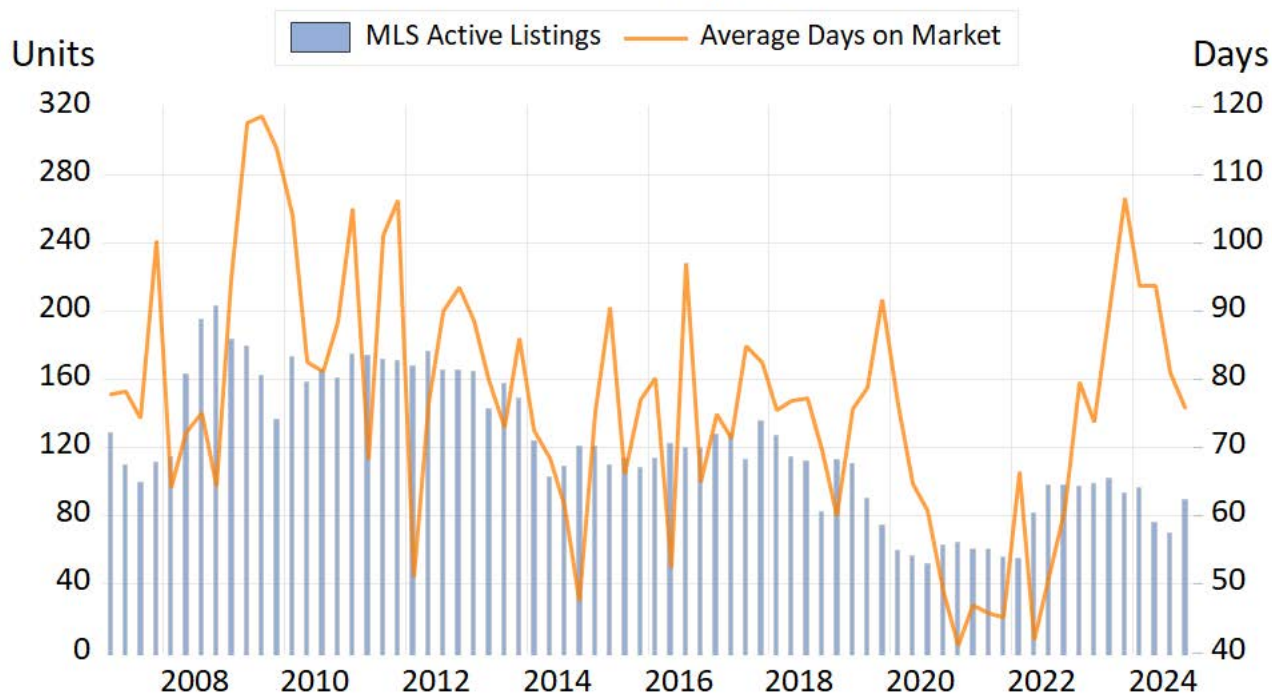

Prince Rupert

Source: BC Northern Real Estate Board, BCREA Economics. All data is quarterly and seasonally adjusted