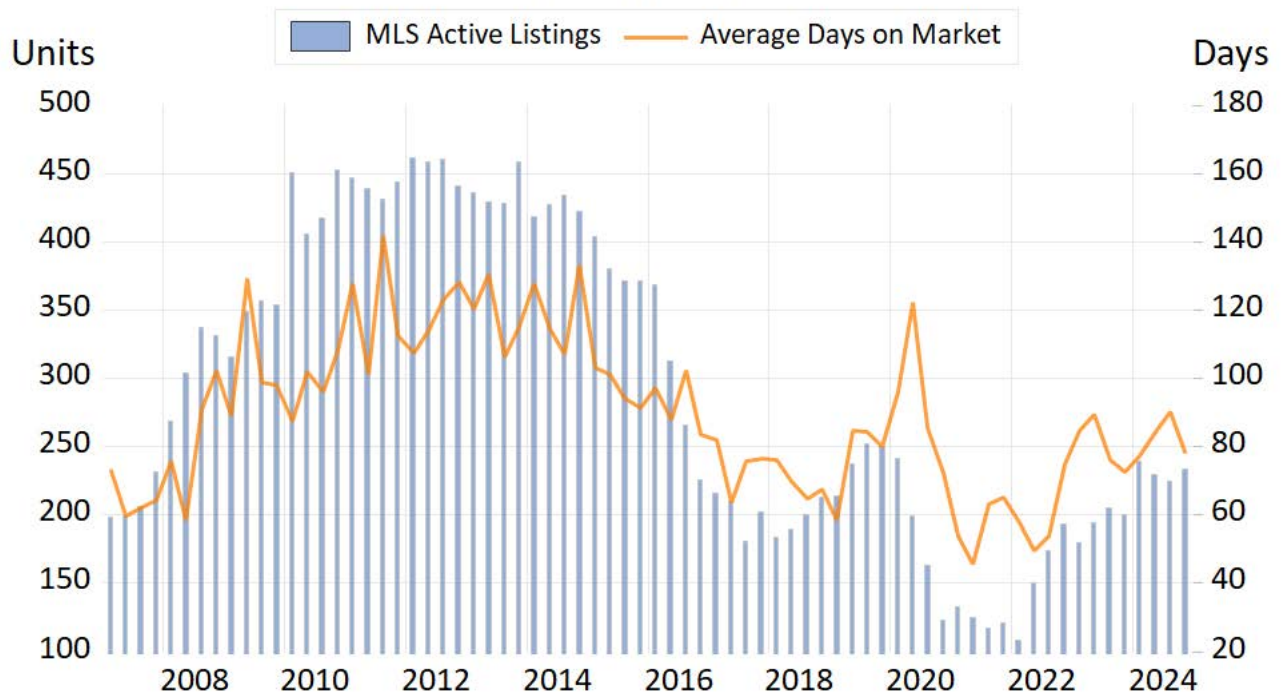

100 Mile House

Source: BC Northern Real Estate Board, BCREA Economics. All data is quarterly and seasonally adjusted