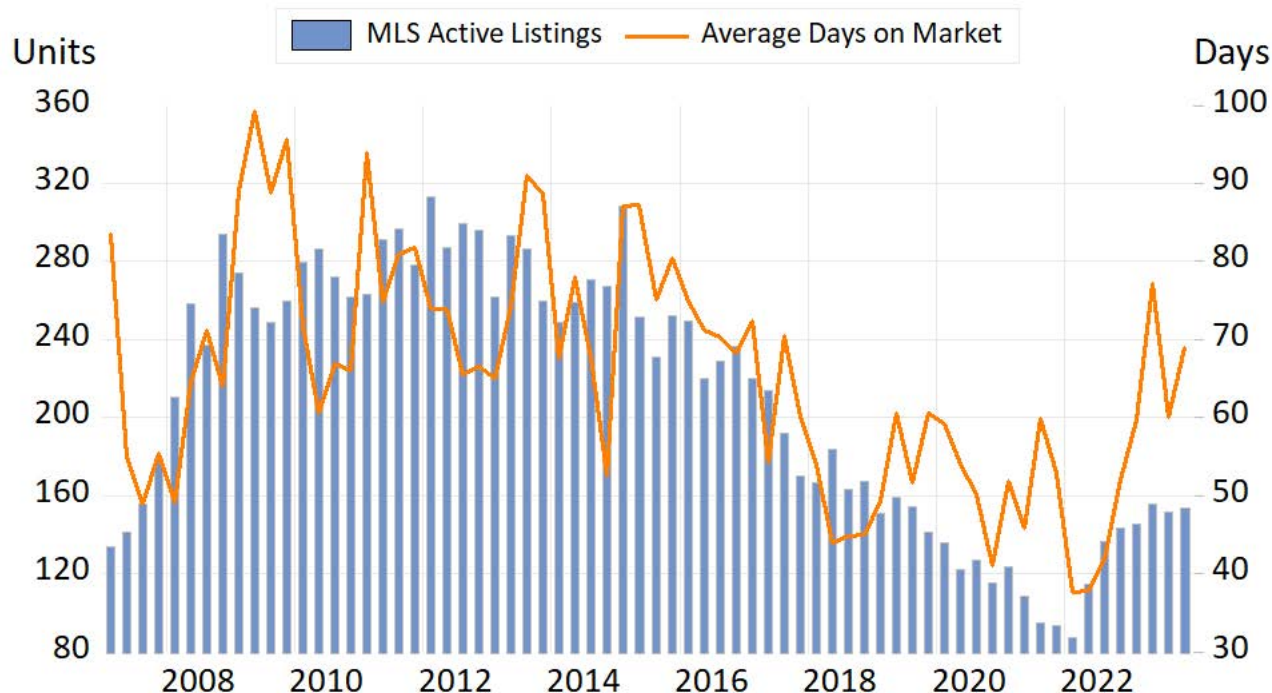

Williams Lake

Source: BC Northern Real Estate Board, BCREA Economics. All data is quarterly and seasonally adjusted