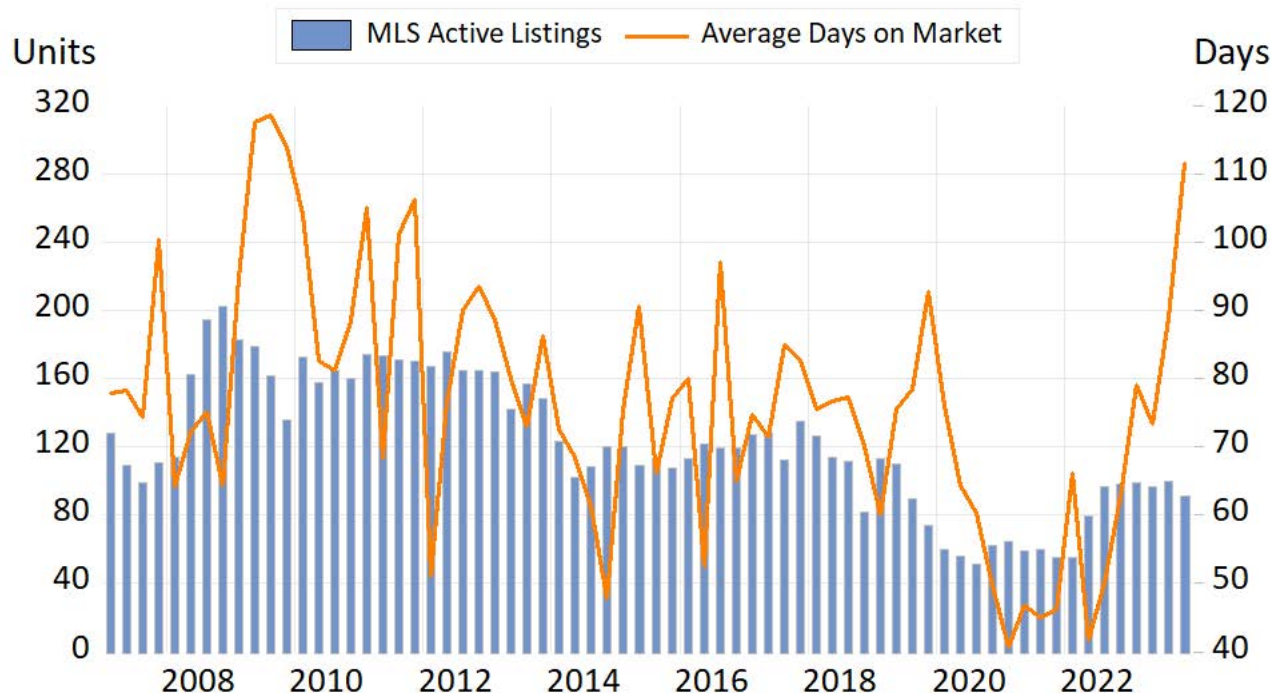

Prince Rupert

Source: BC Northern Real Estate Board, BCREA Economics. All data is quarterly and seasonally adjusted