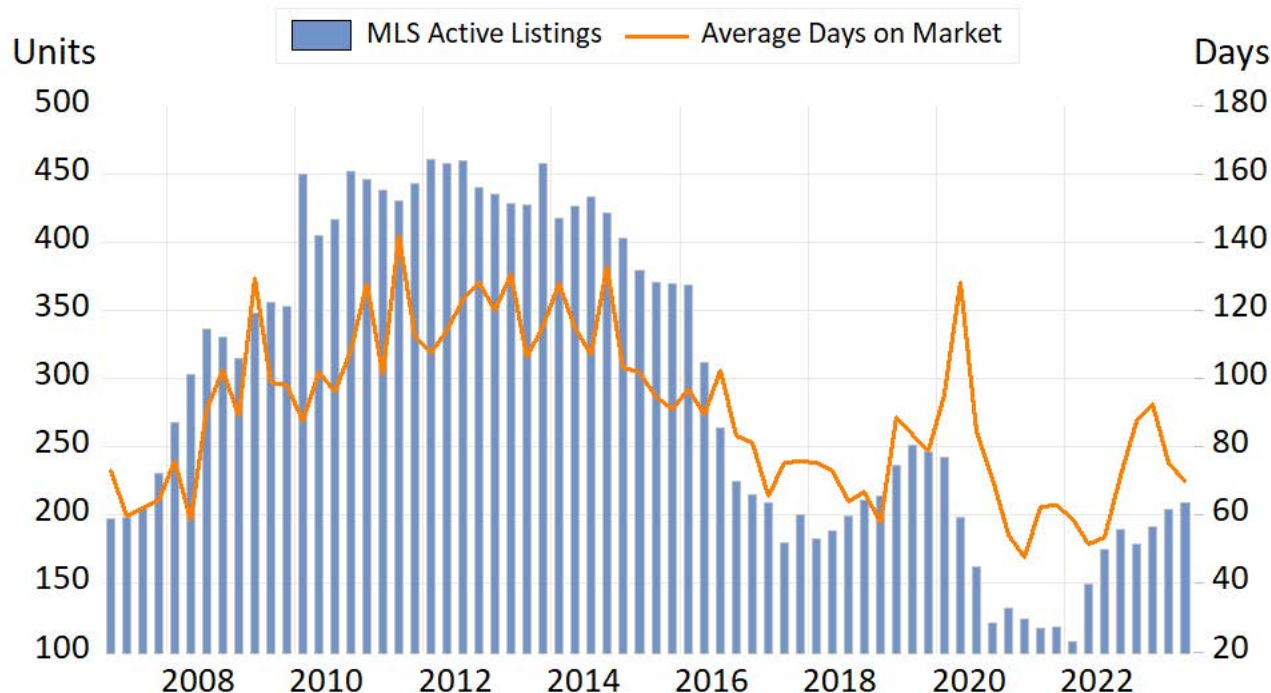

100 Mile House

Source: BC Northern Real Estate Board, BCREA Economics. All data is quarterly and seasonally adjusted