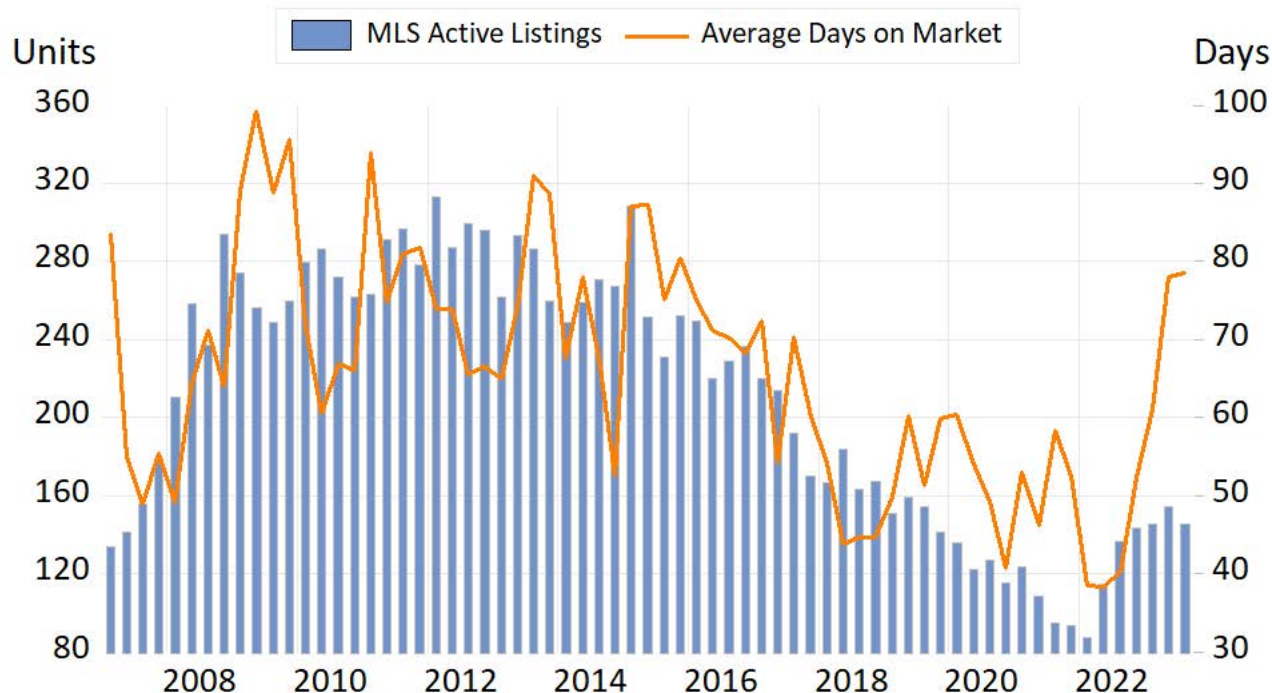

Williams Lake

Source: BC Northern Real Estate Board, BCREA Economics. All data is quarterly and seasonally adjusted