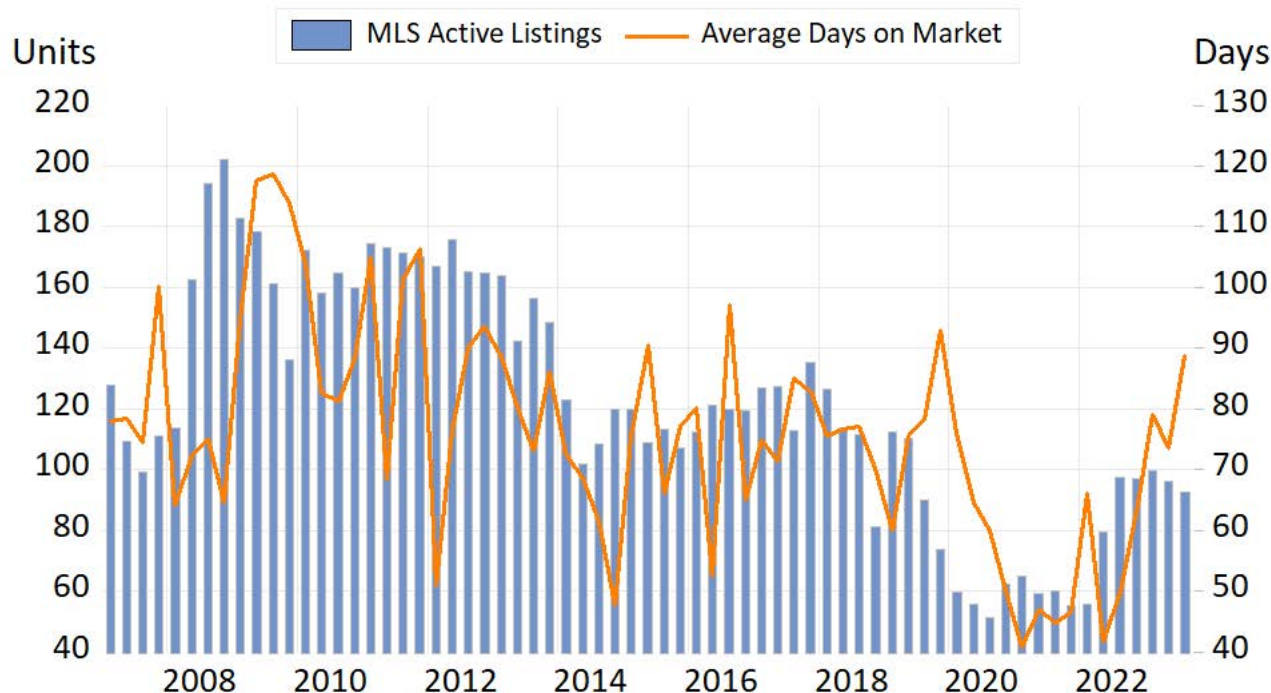

Prince Rupert

Source: BC Northern Real Estate Board, BCREA Economics. All data is quarterly and seasonally adjusted