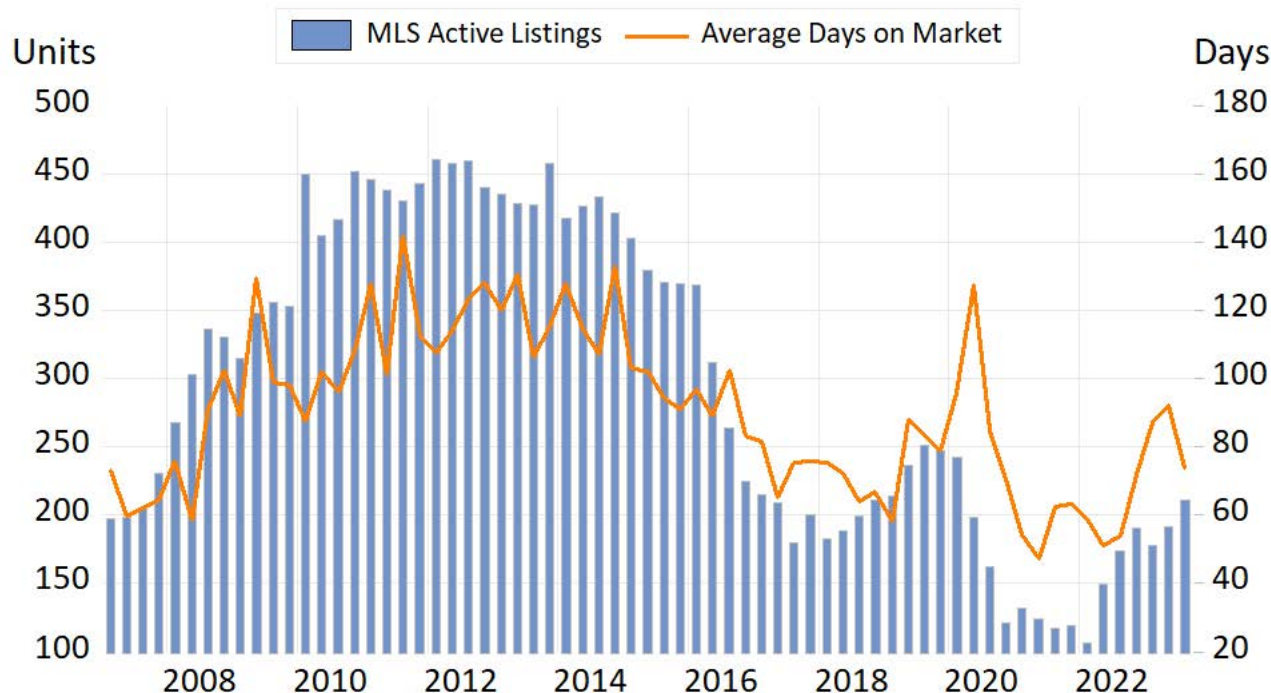

# 100 Mile House

Source: BC Northern Real Estate Board, BCREA Economics. All data is quarterly and seasonally adjusted