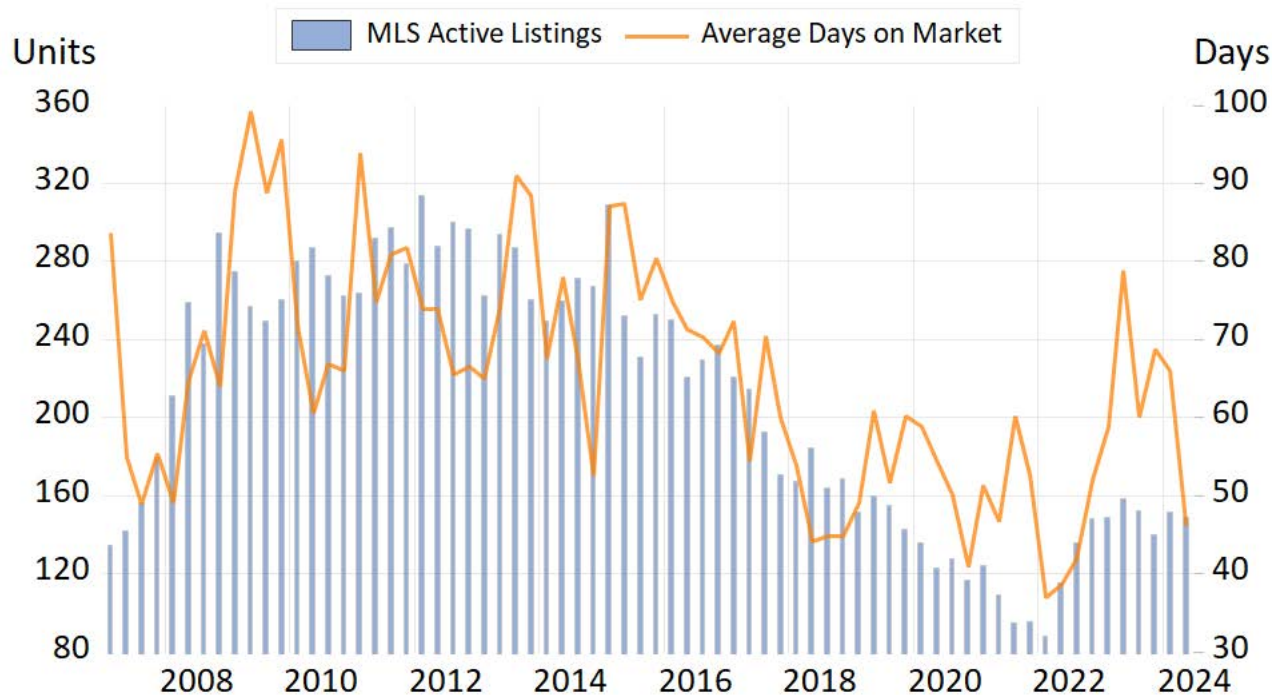

Williams Lake

Source: BC Northern Real Estate Board, BCREA Economics. All data is quarterly and seasonally adjusted