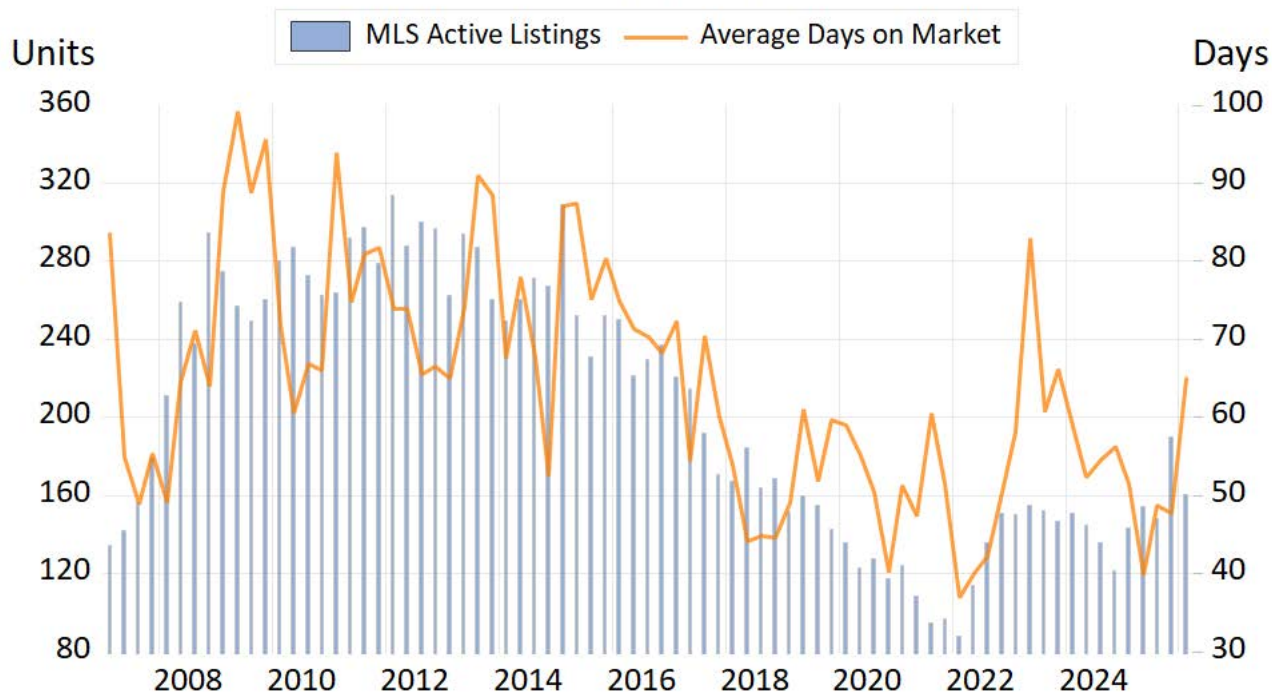

Williams Lake

Source: BC Northern Real Estate Board, BCREA Economics. All data is quarterly and seasonally adjusted