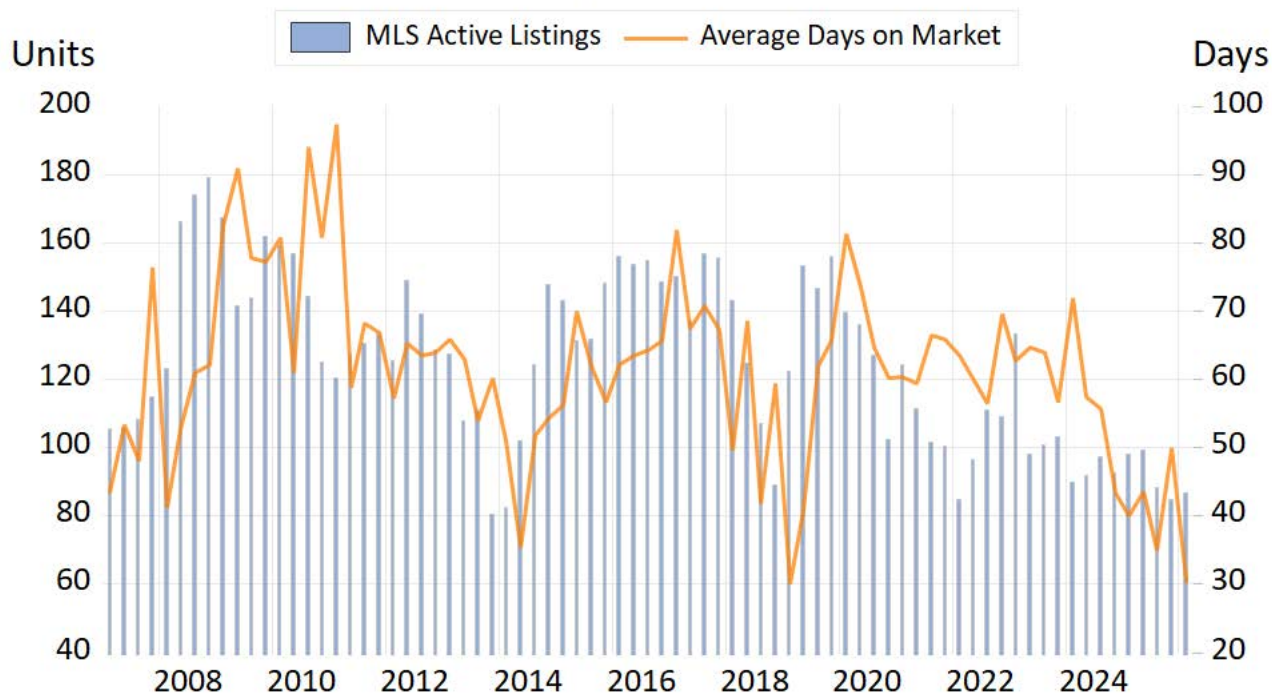

Terrace

Source: BC Northern Real Estate Board, BCREA Economics. All data is quarterly and seasonally adjusted