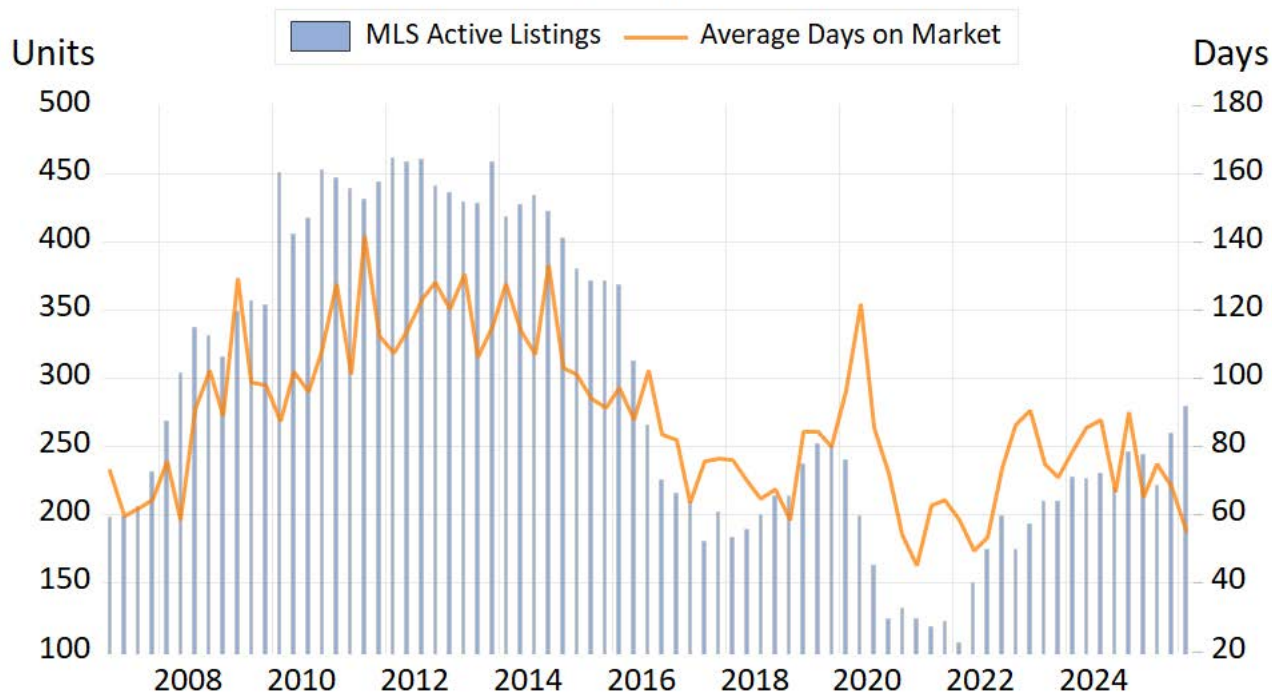

100 Mile House

Source: BC Northern Real Estate Board, BCREA Economics. All data is quarterly and seasonally adjusted