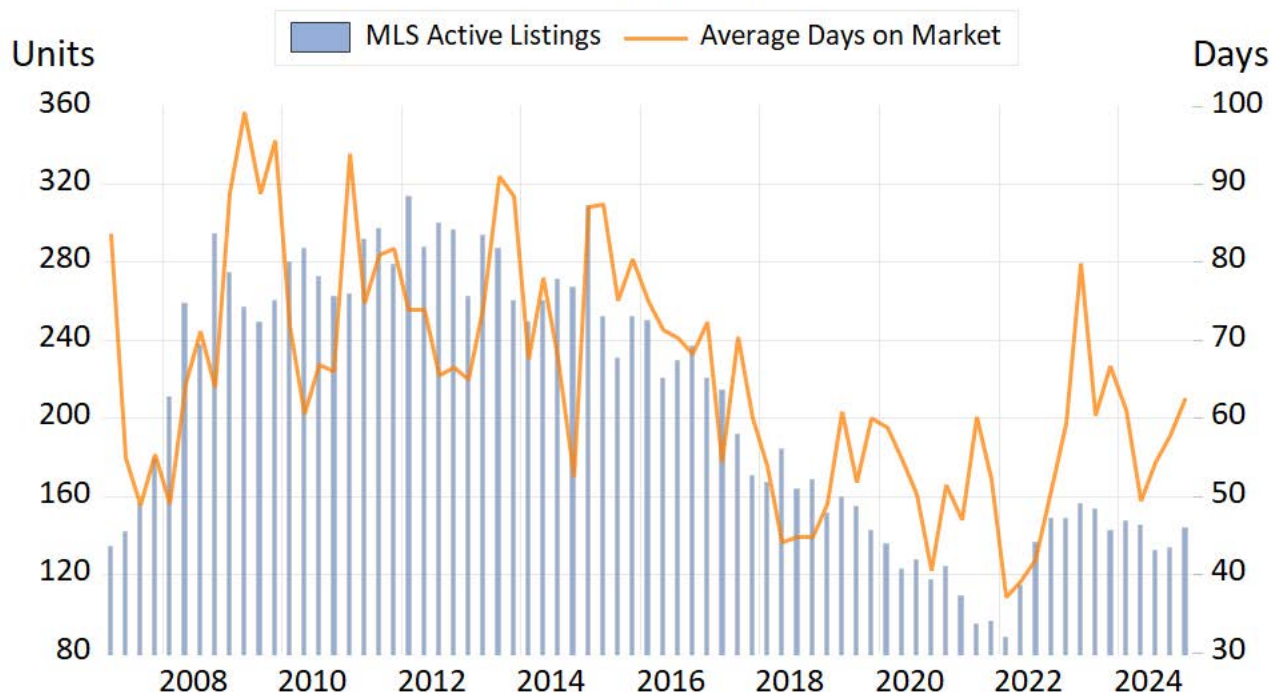

Williams Lake

Source: BC Northern Real Estate Board, BCREA Economics. All data is quarterly and seasonally adjusted