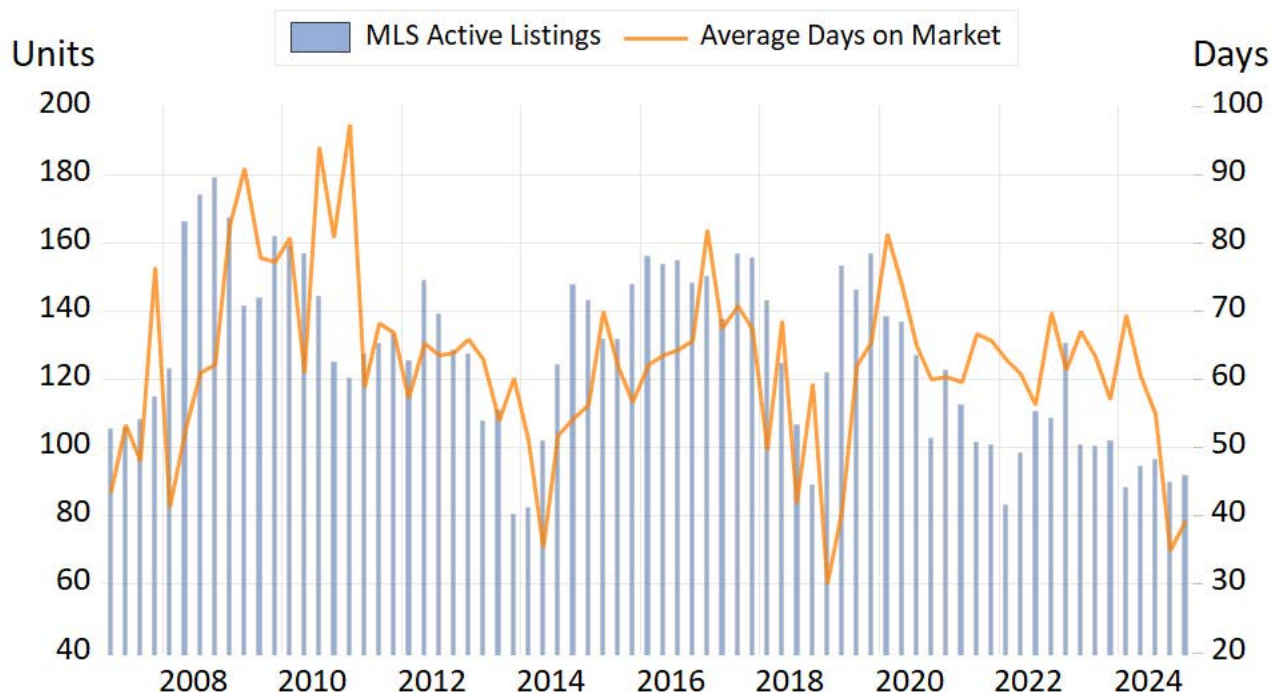

Terrace

Source: BC Northern Real Estate Board, BCREA Economics. All data is quarterly and seasonally adjusted