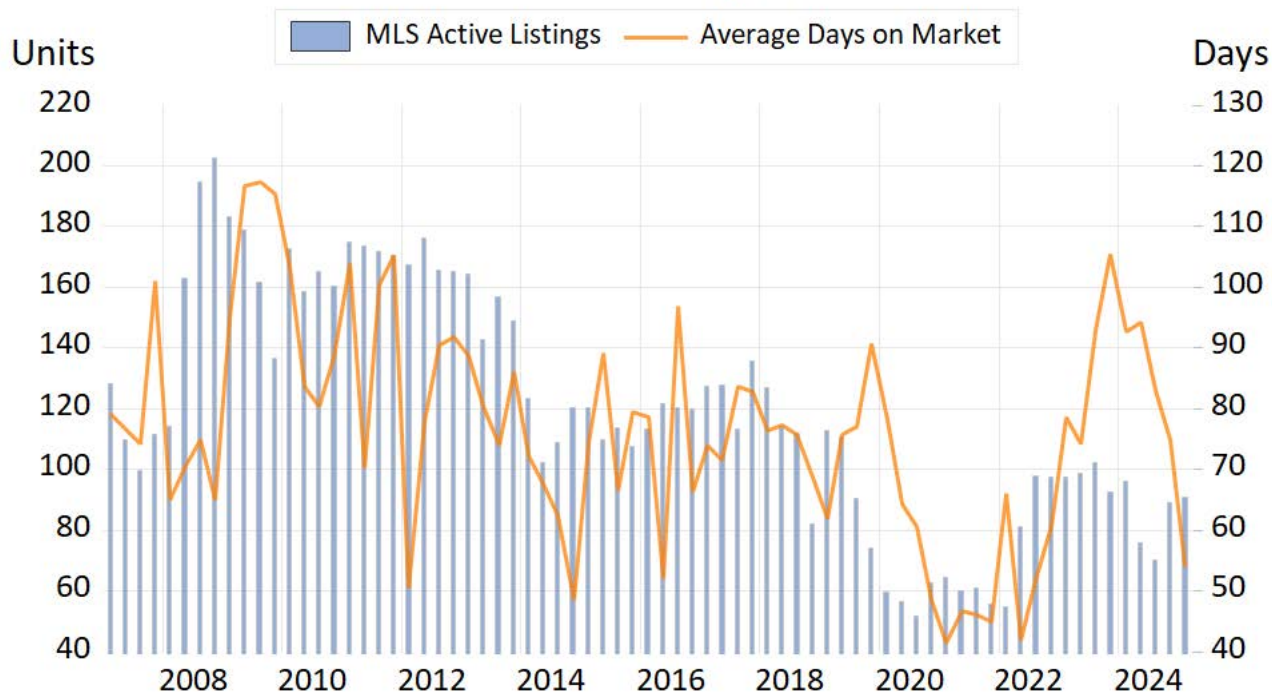

Prince Rupert

Source: BC Northern Real Estate Board, BCREA Economics. All data is quarterly and seasonally adjusted