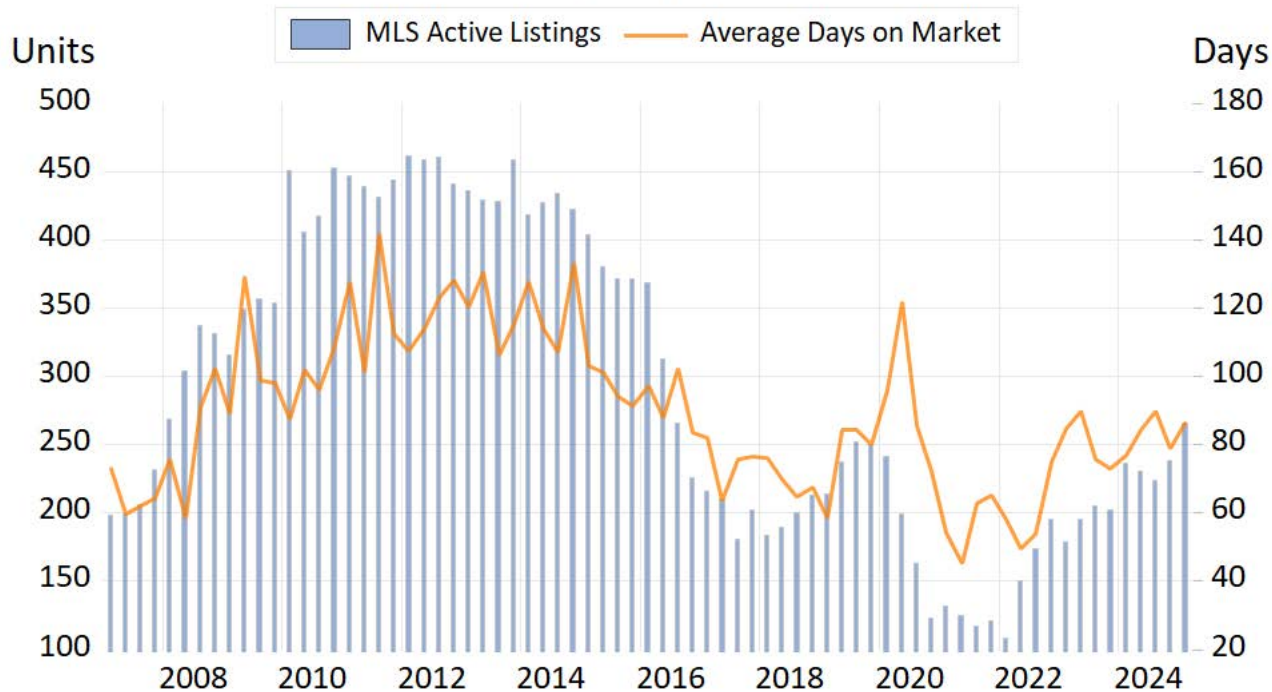

# 100 Mile House

Source: BC Northern Real Estate Board, BCREA Economics. All data is quarterly and seasonally adjusted