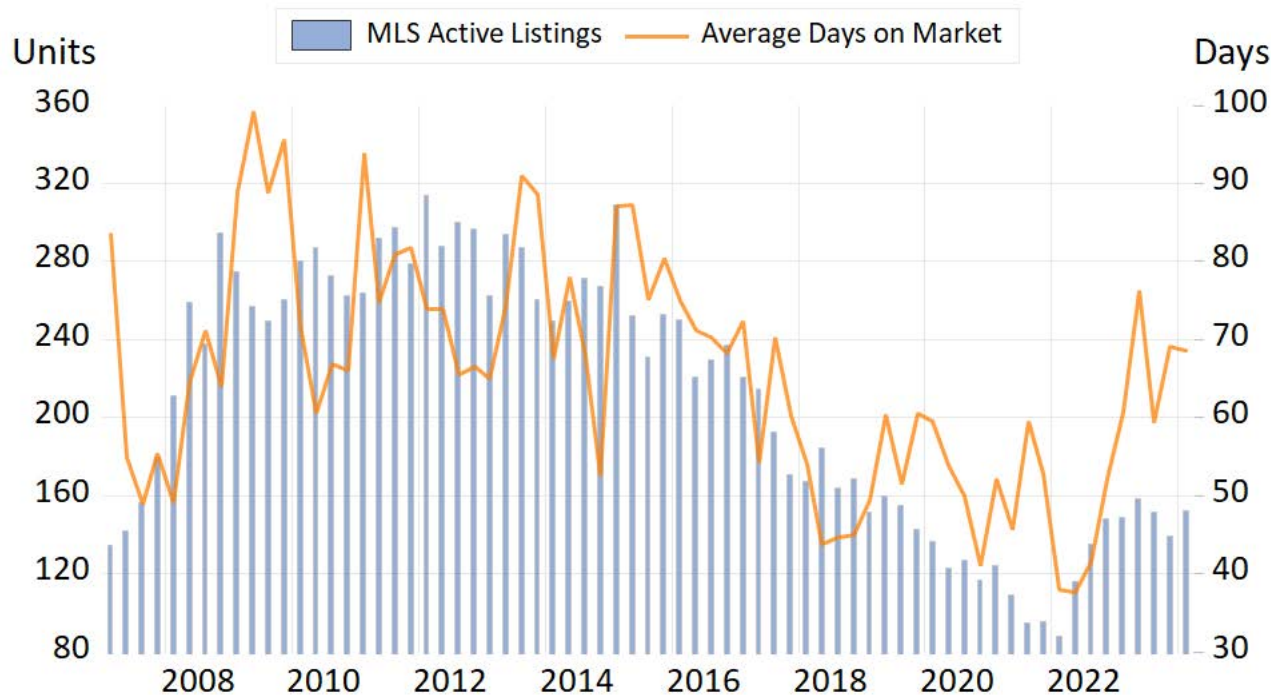

Williams Lake

Source: BC Northern Real Estate Board, BCREA Economics. All data is quarterly and seasonally adjusted