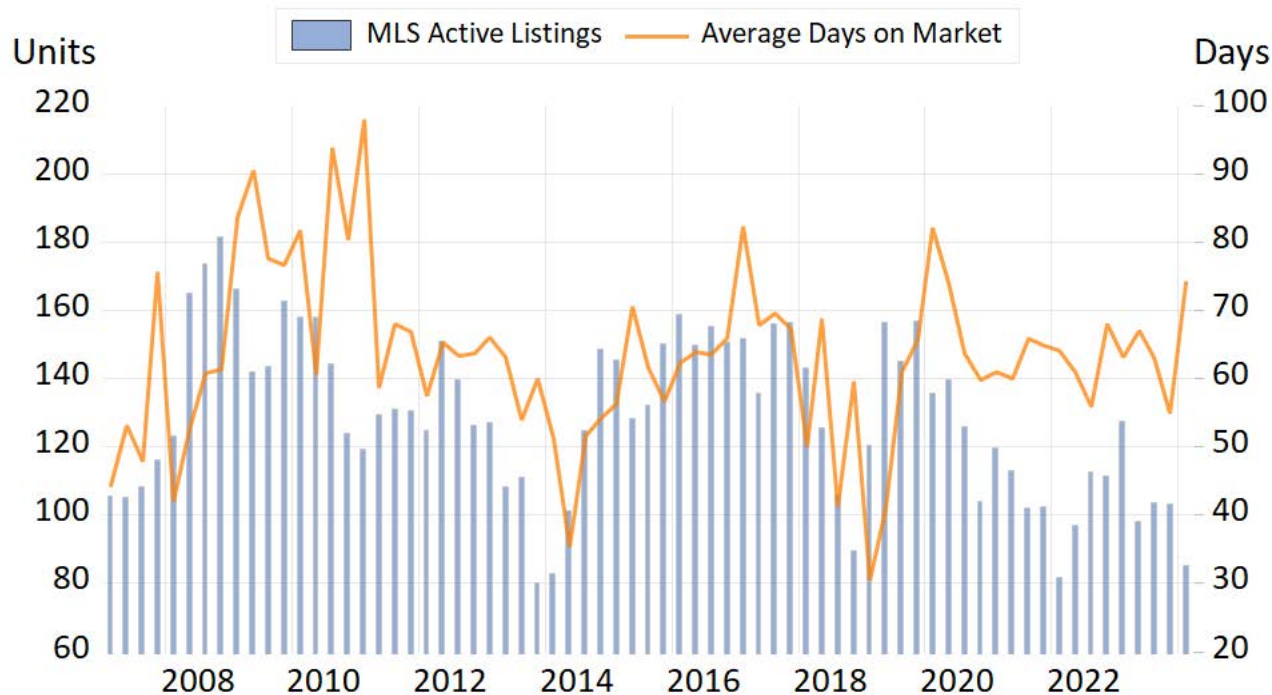

Terrace

Source: BC Northern Real Estate Board, BCREA Economics. All data is quarterly and seasonally adjusted