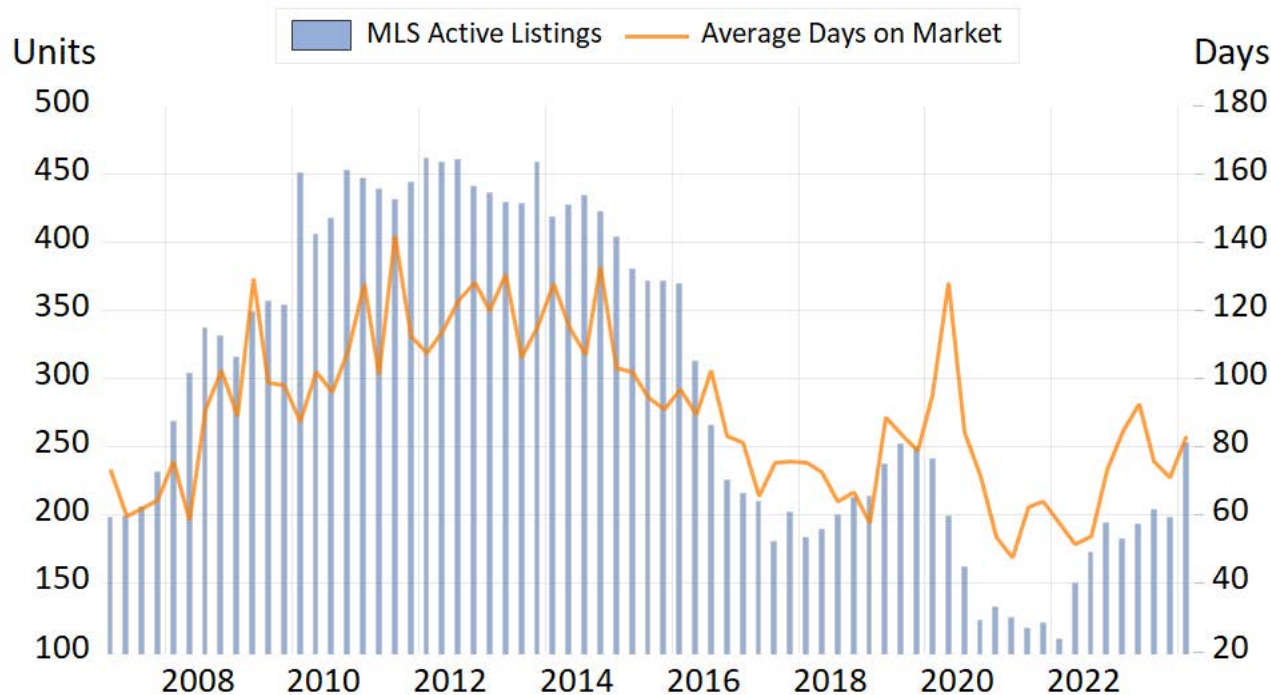

100 Mile House

Source: BC Northern Real Estate Board, BCREA Economics. All data is quarterly and seasonally adjusted