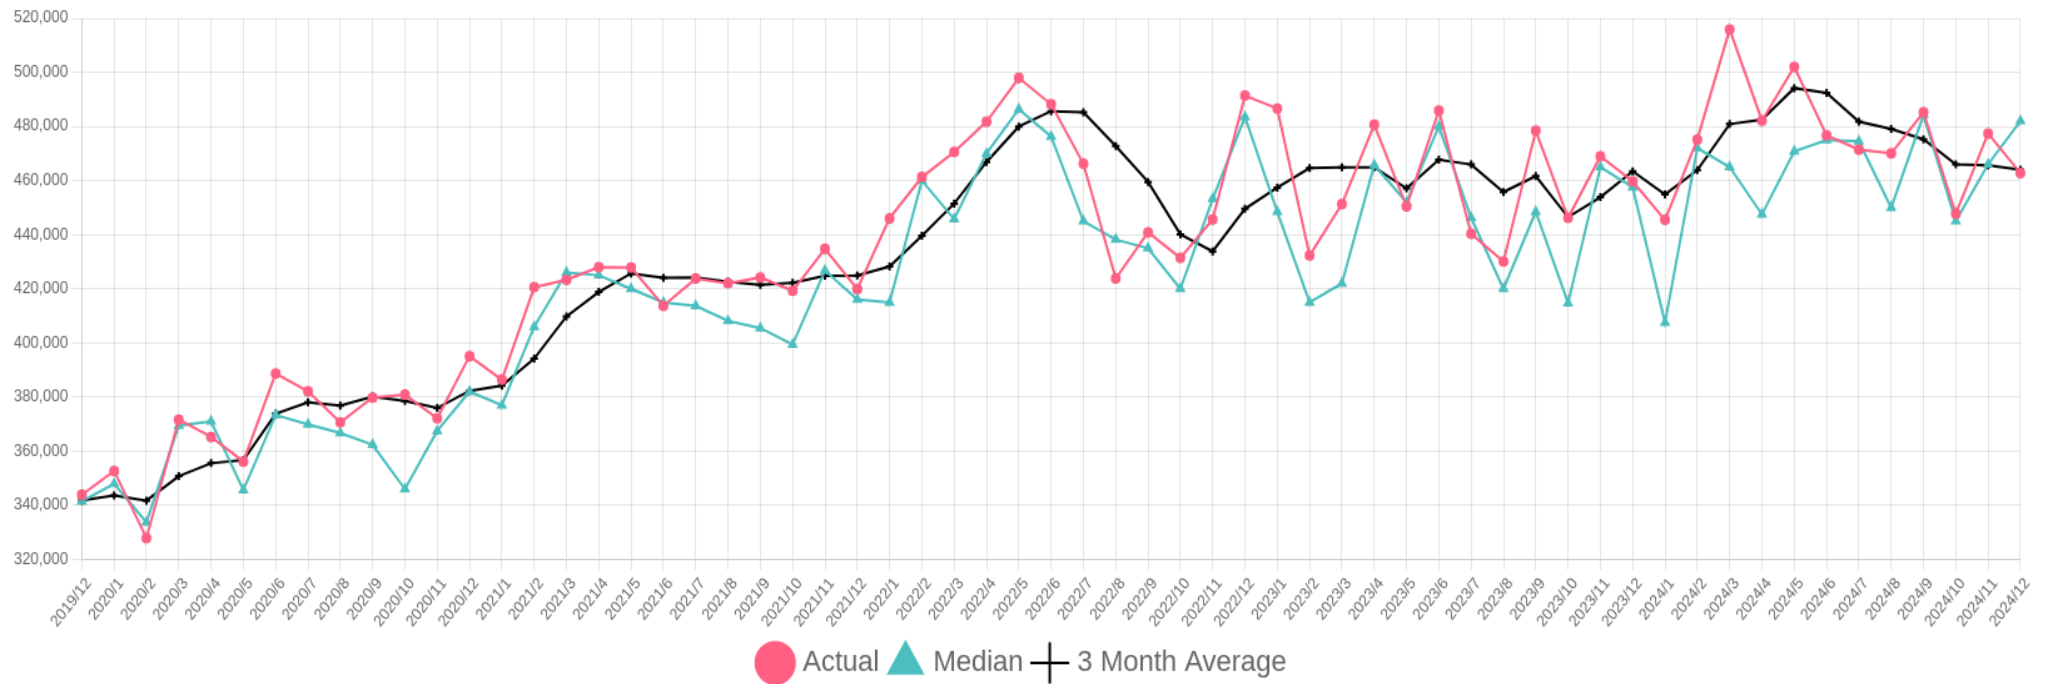

PG City West Single Family Residential Sale Price

5 Year Chart