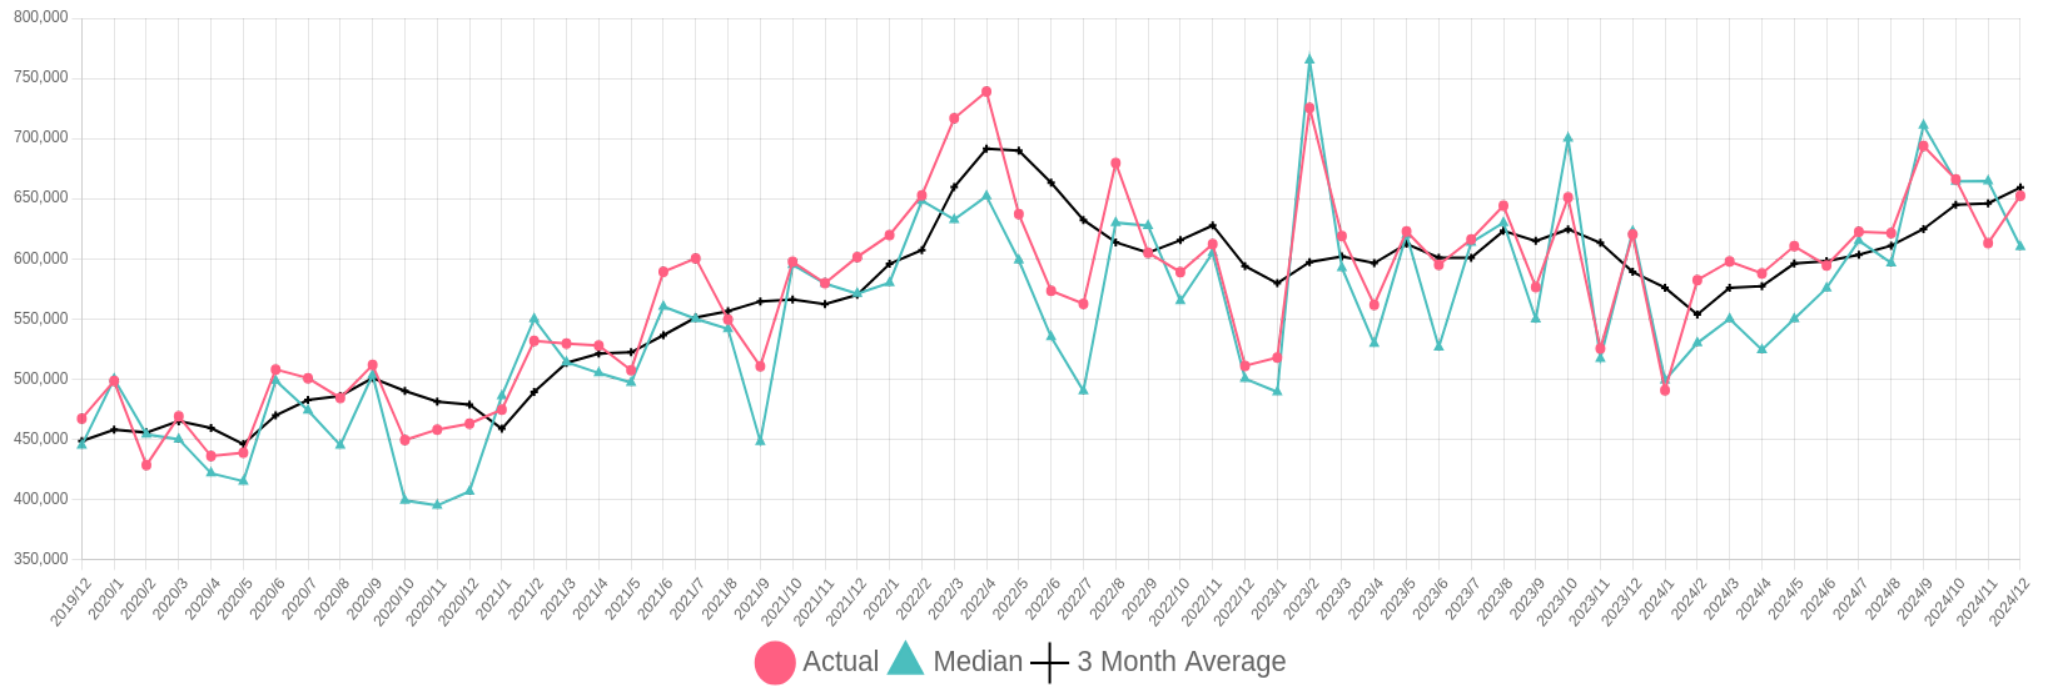

PG City South West Single Family Residential Sale Price

5 Year Chart