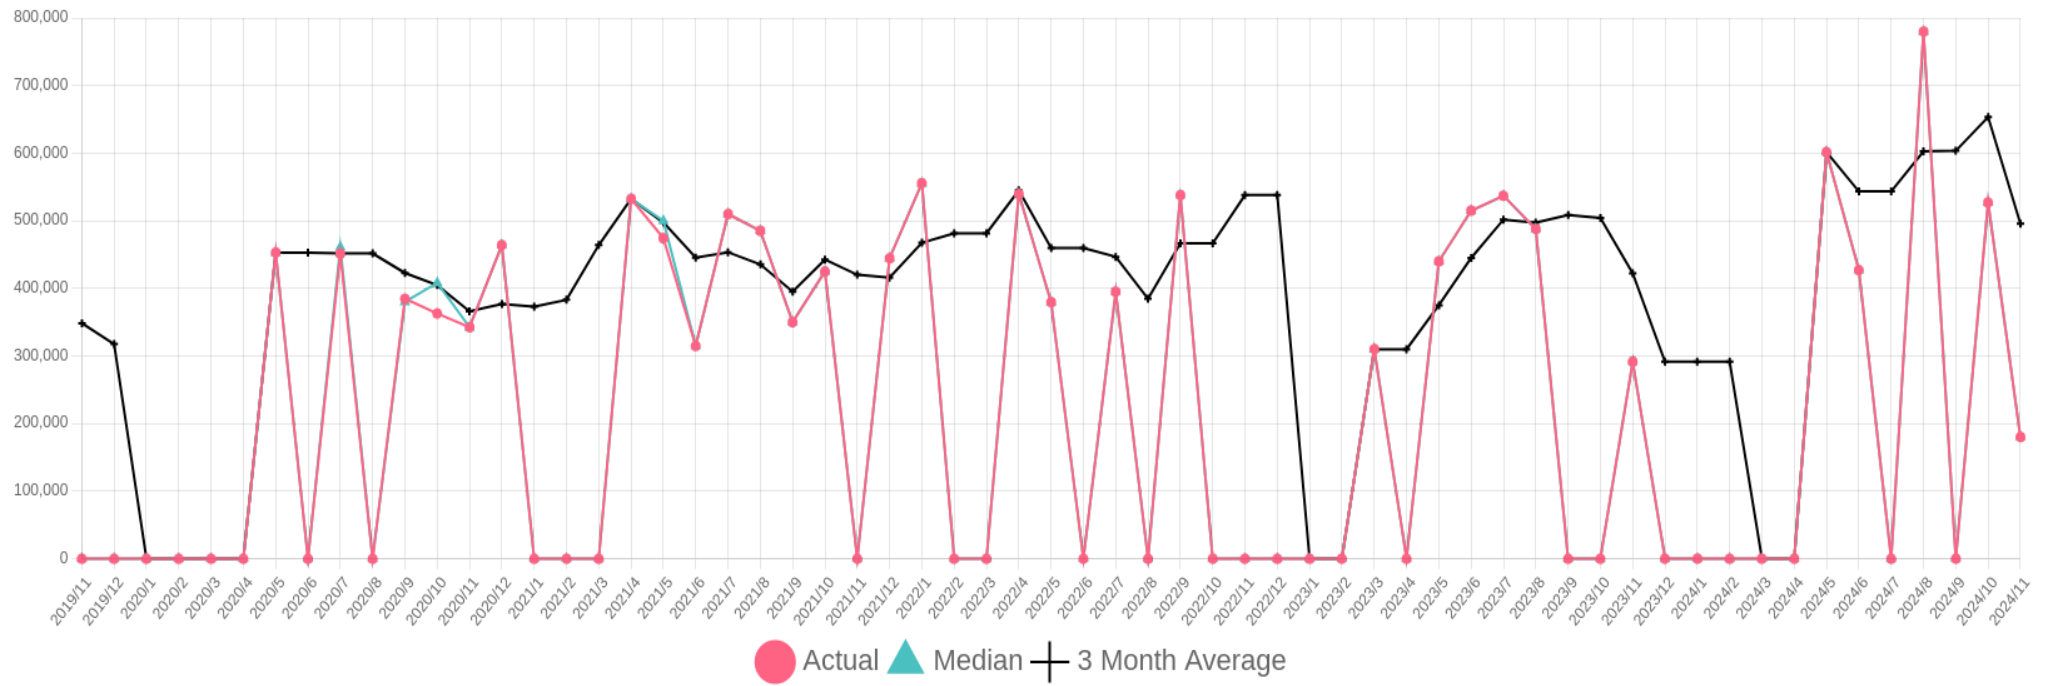

PG City South East Single Family Residential Sale Price

5 Year Chart