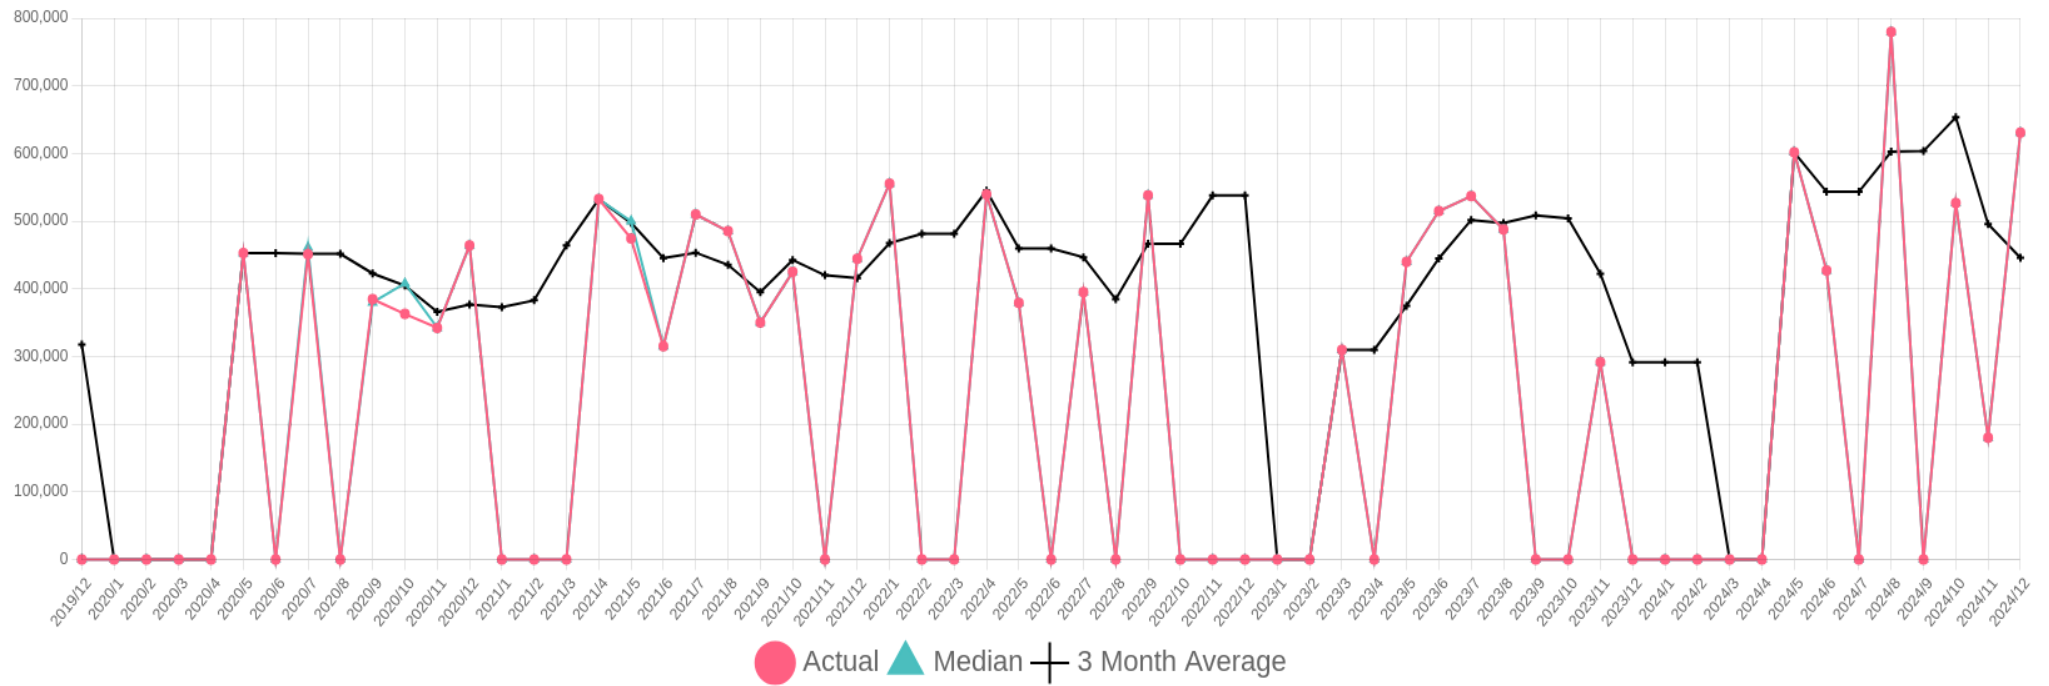

PG City South East Single Family Residential Sale Price

5 Year Chart