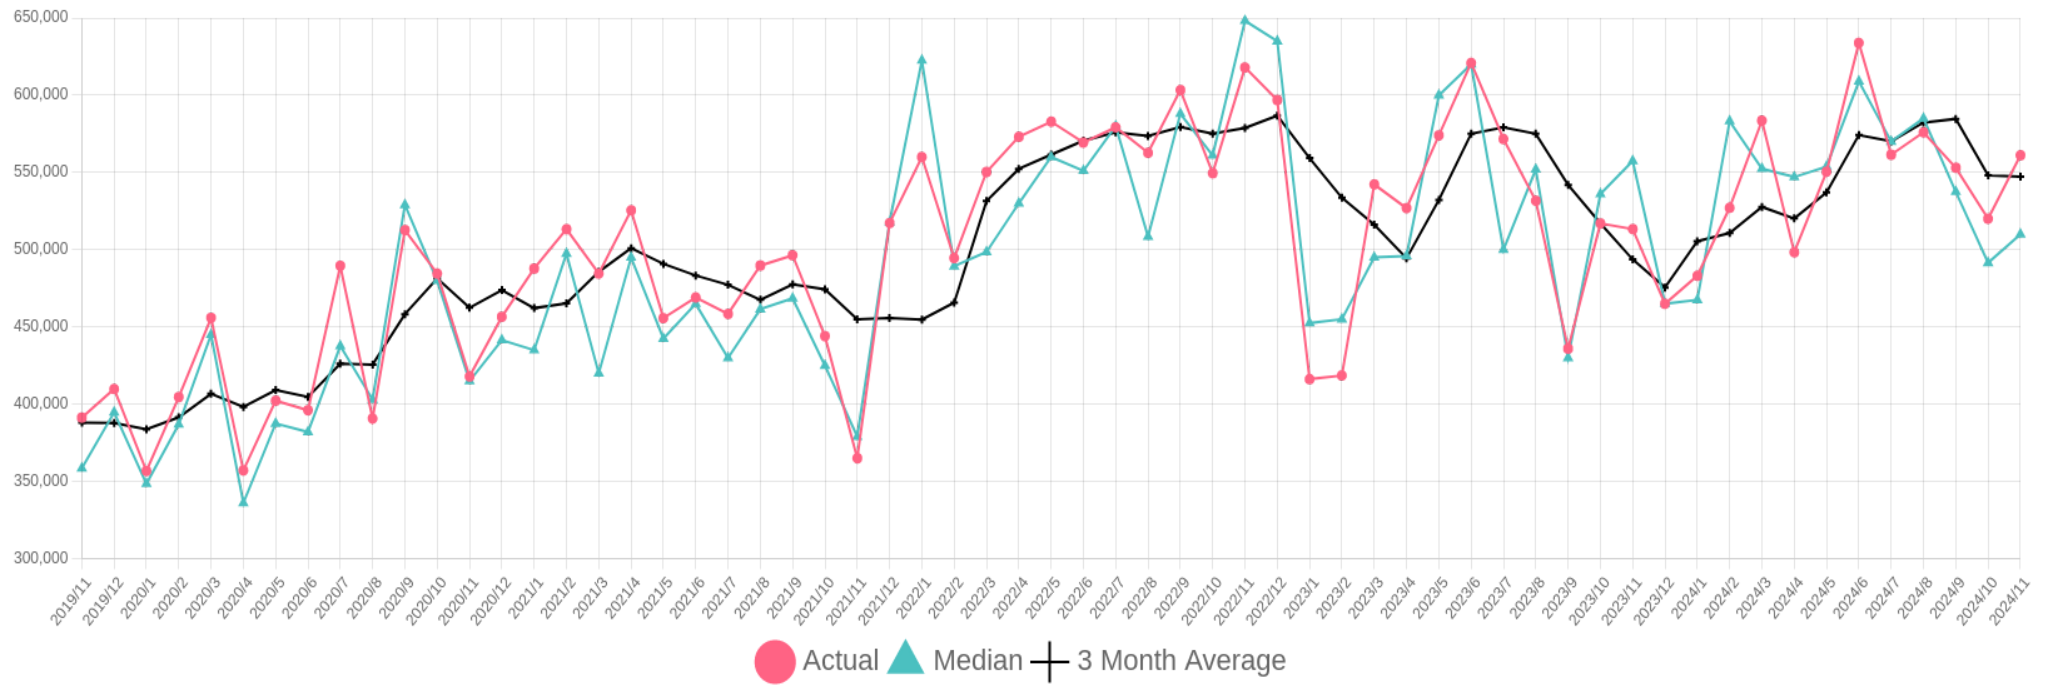

# PG City North Single Family Residential Sale Price

5 Year Chart