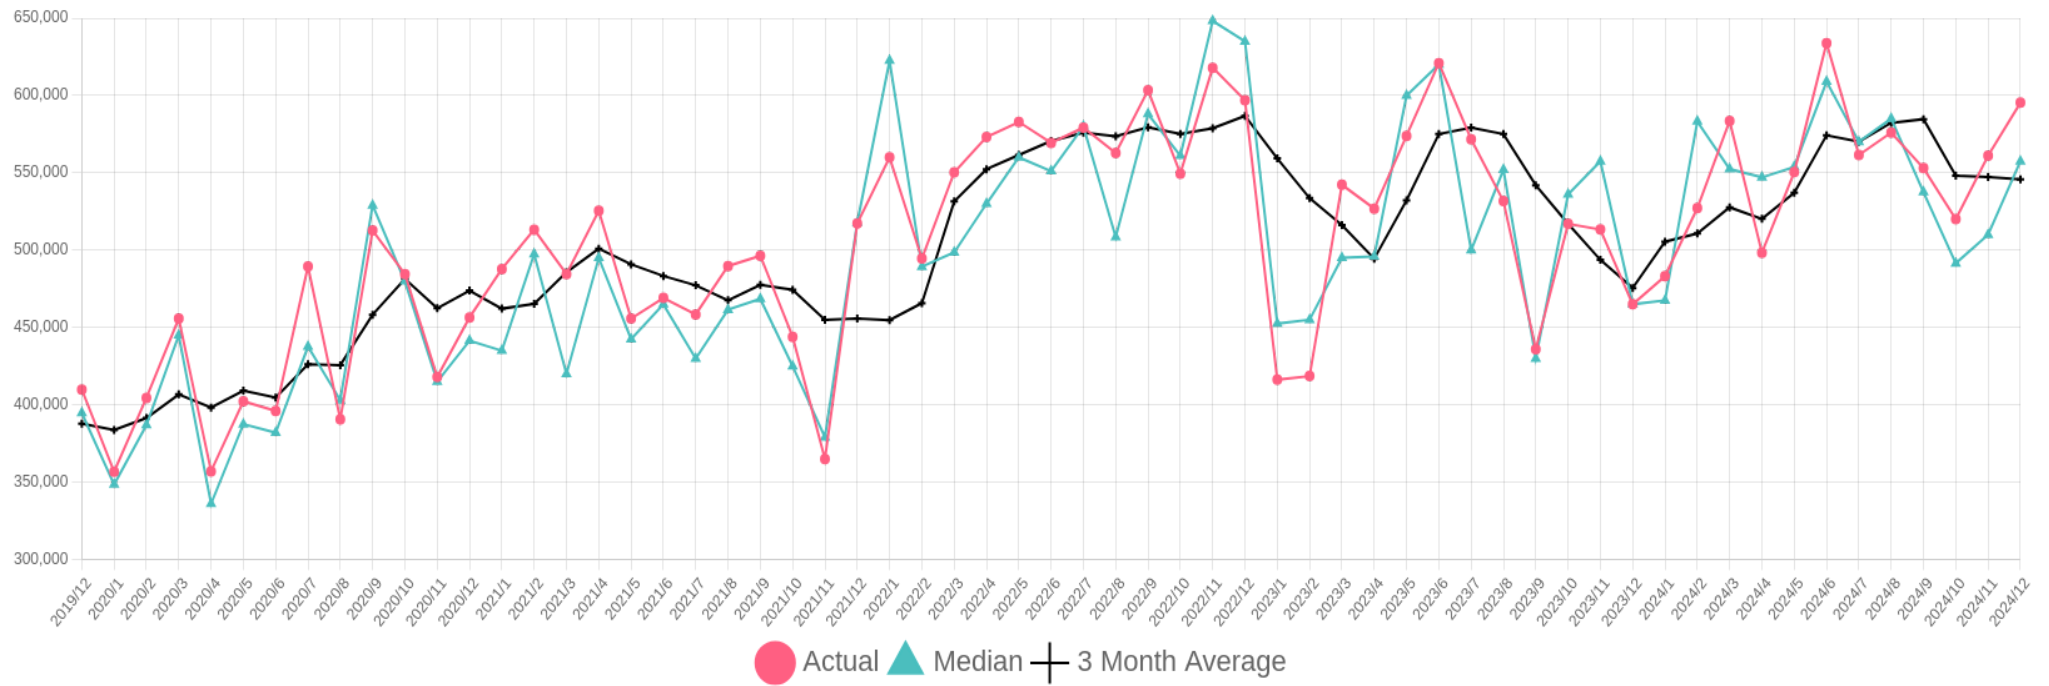

PG City North Single Family Residential Sale Price

5 Year Chart