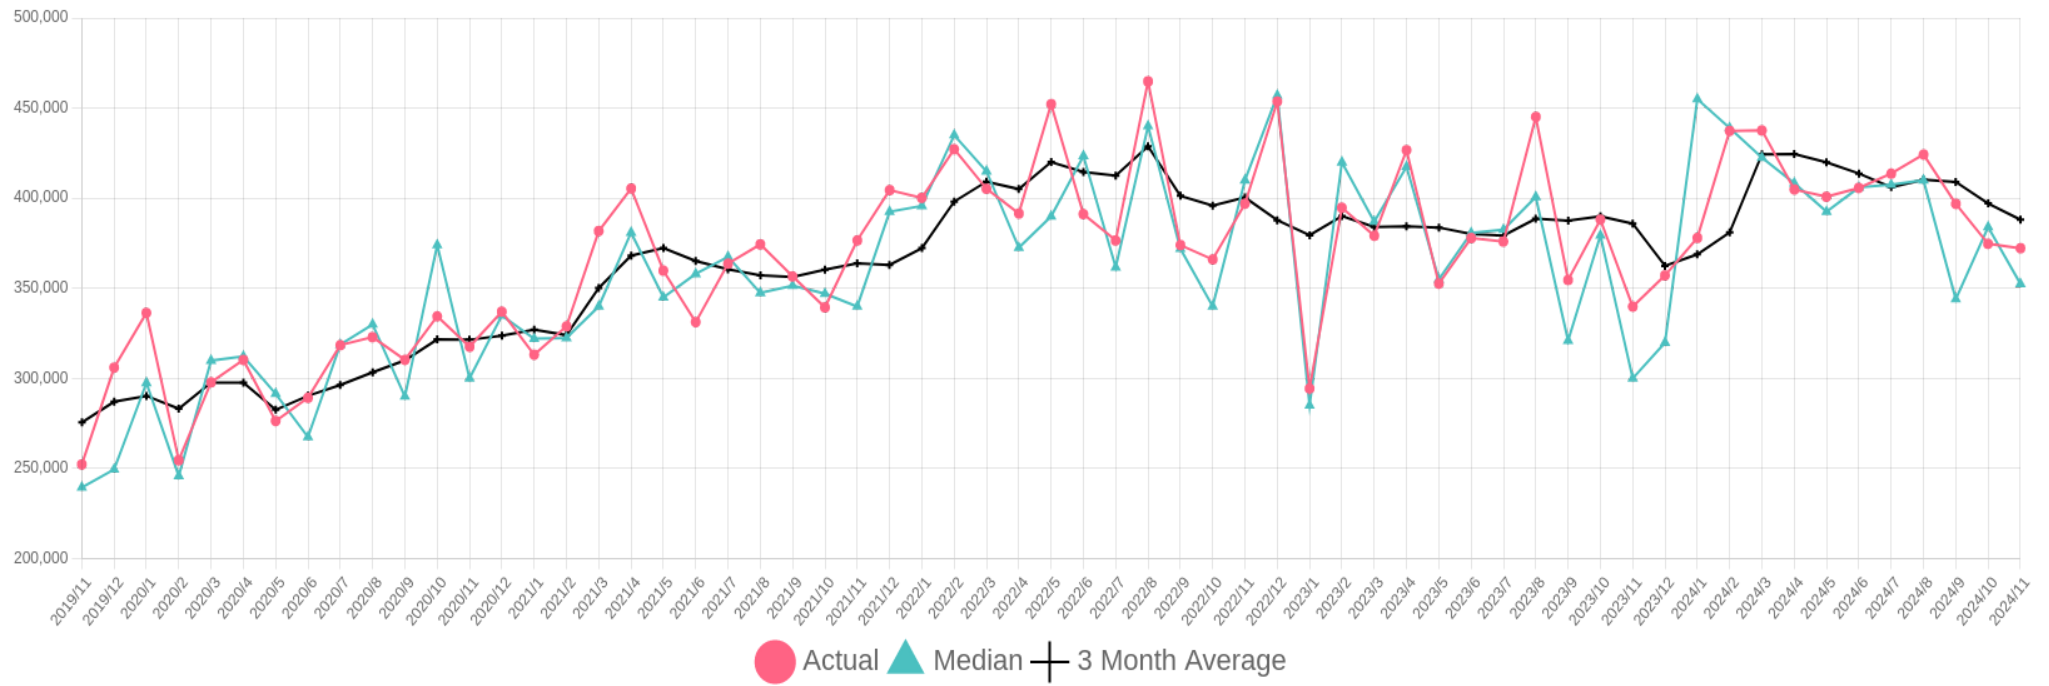

PG City Central Single Family Residential Sale Price

5 Year Chart