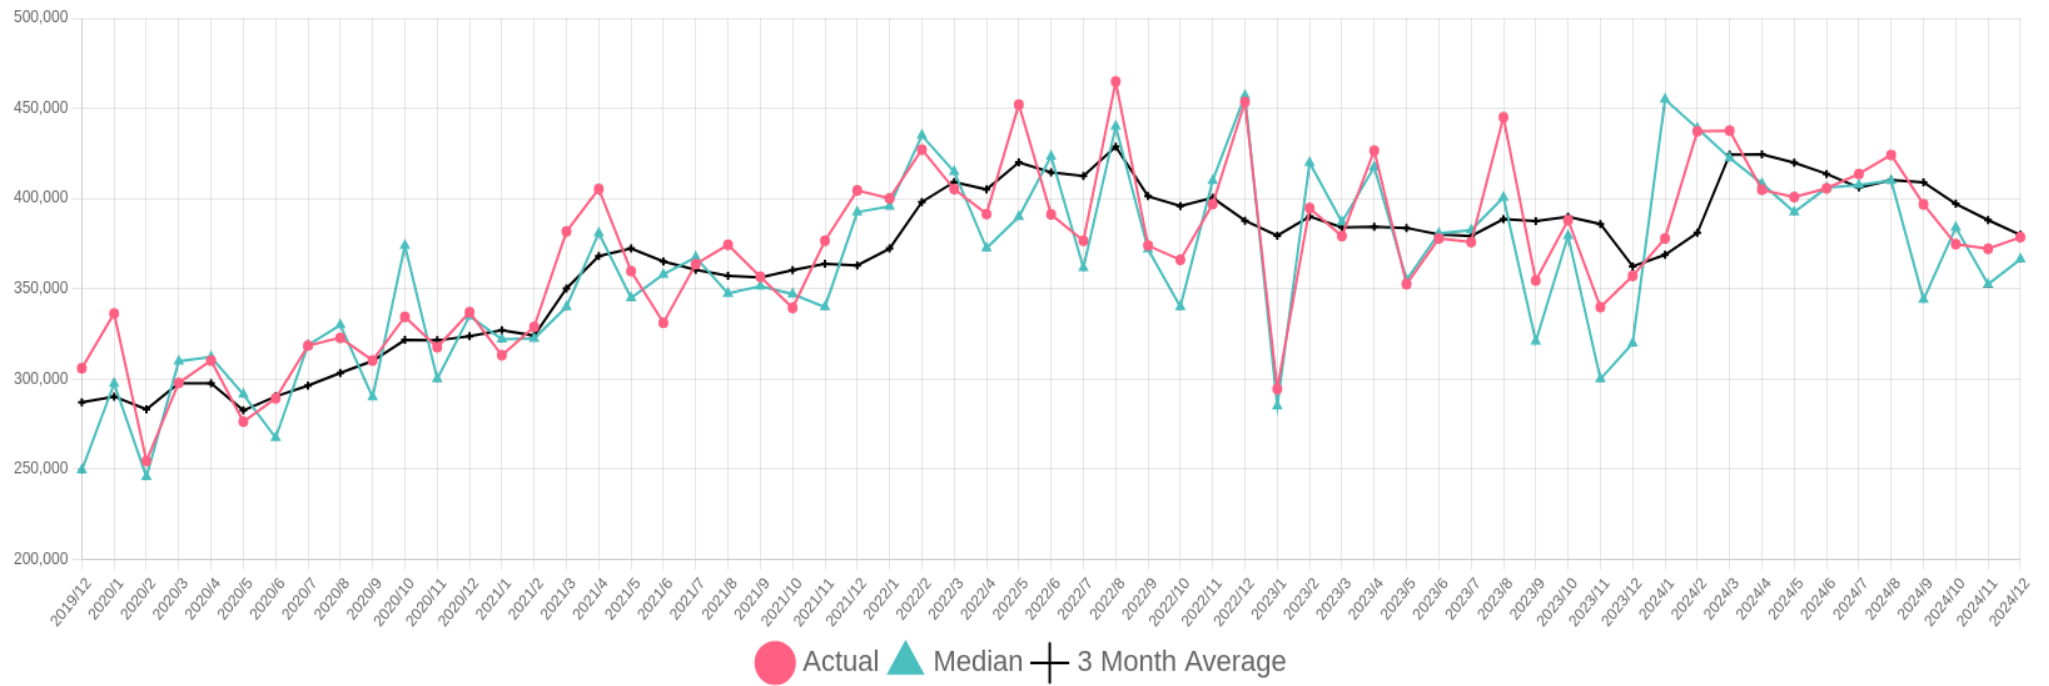

PG City Central Single Family Residential Sale Price

5 Year Chart