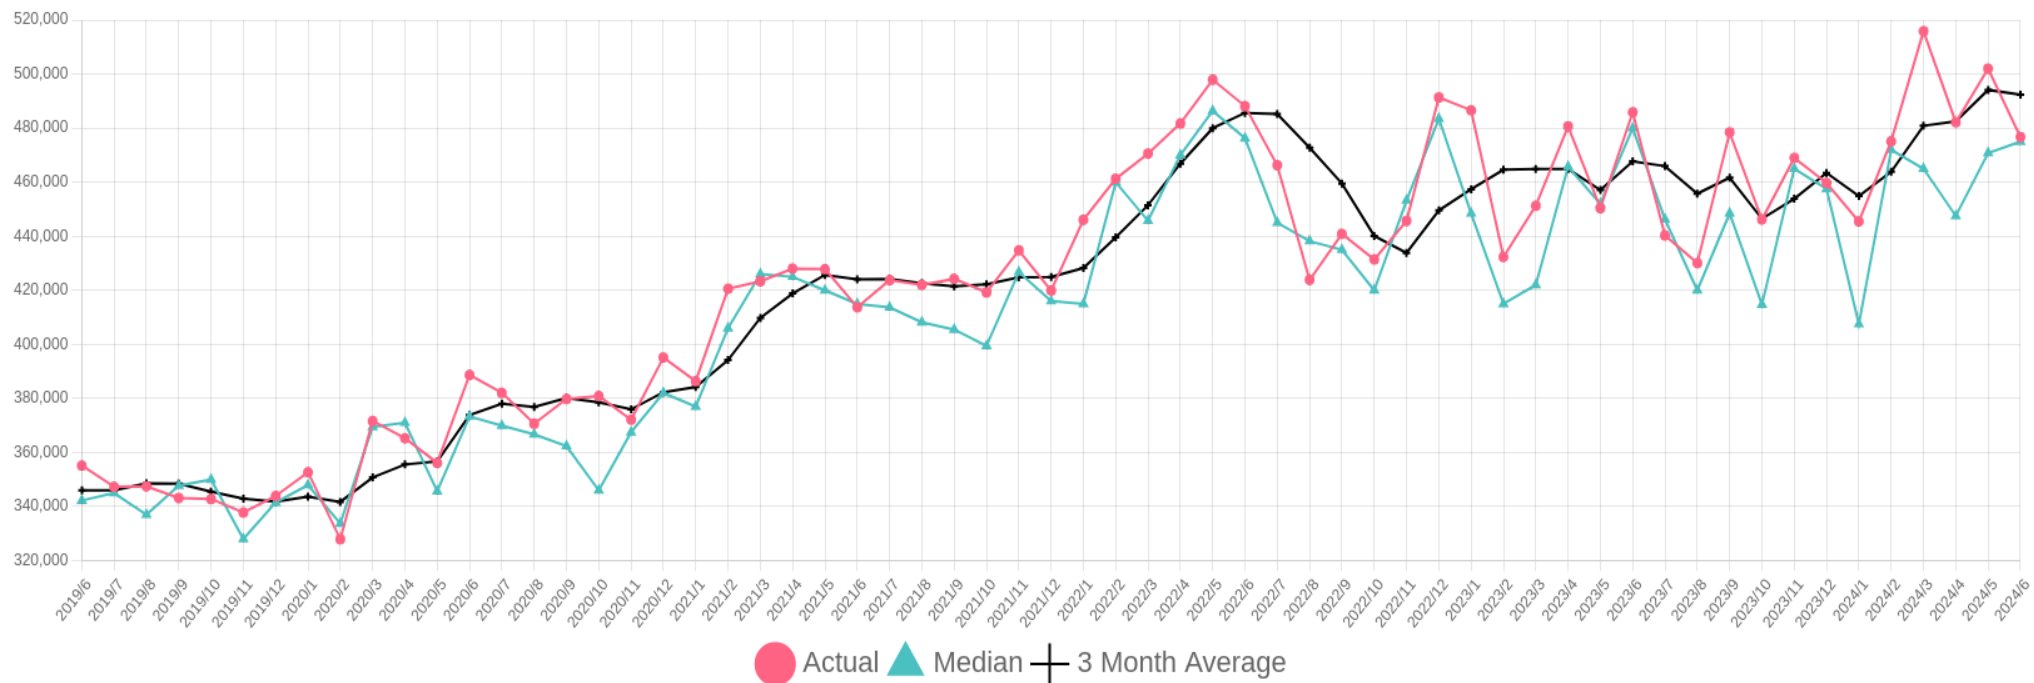

PG City West Single Family Residential Sale Price

5 Year Chart