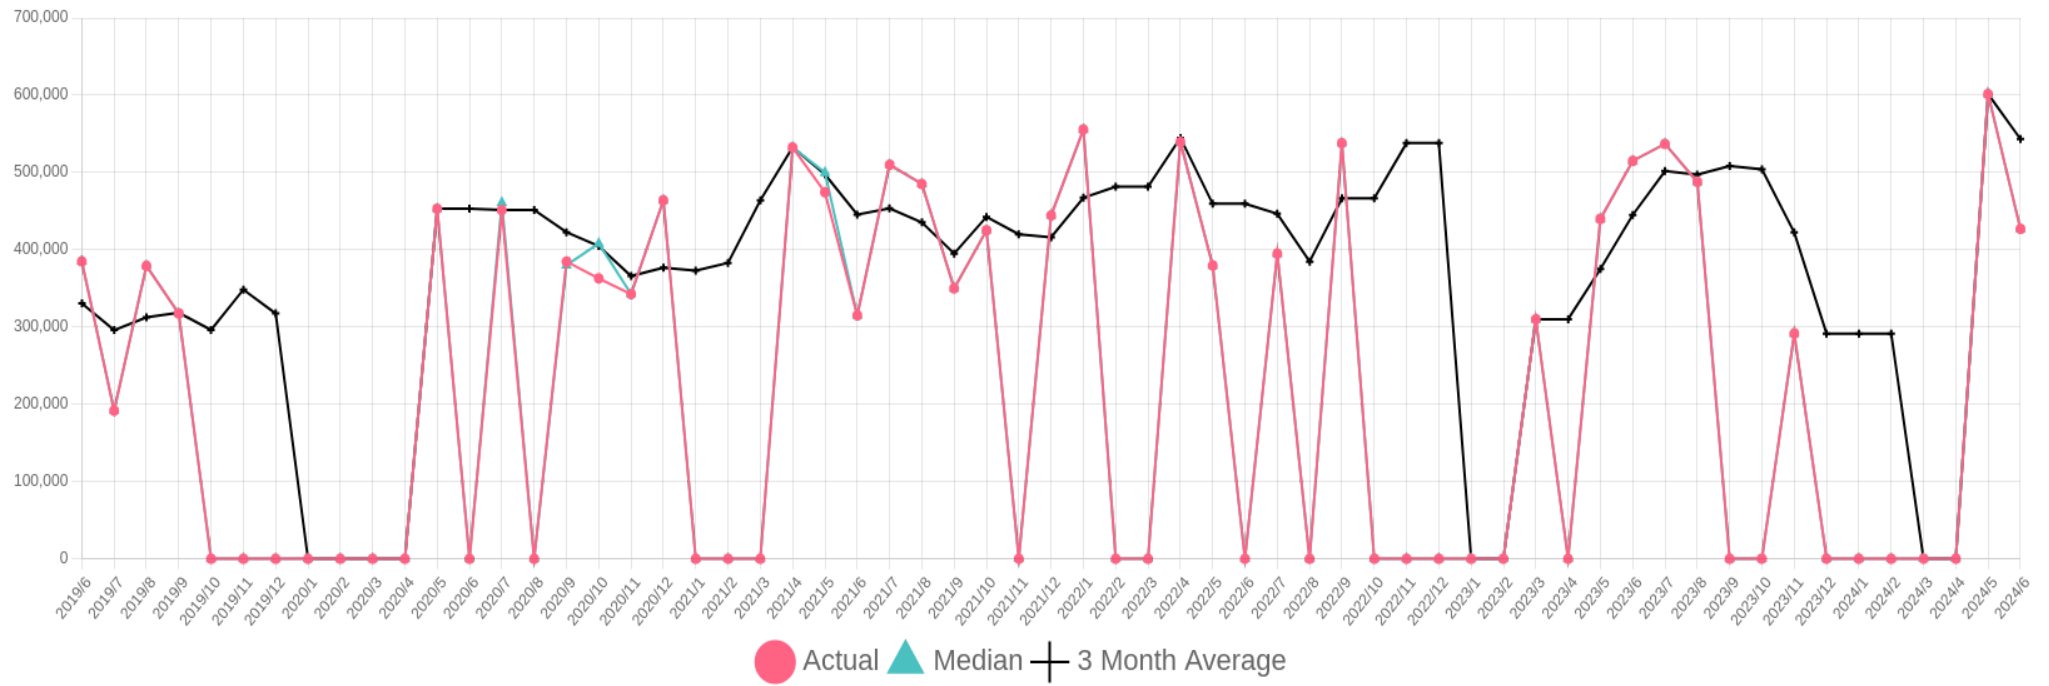

# PG City South East Single Family Residential Sale Price

5 Year Chart