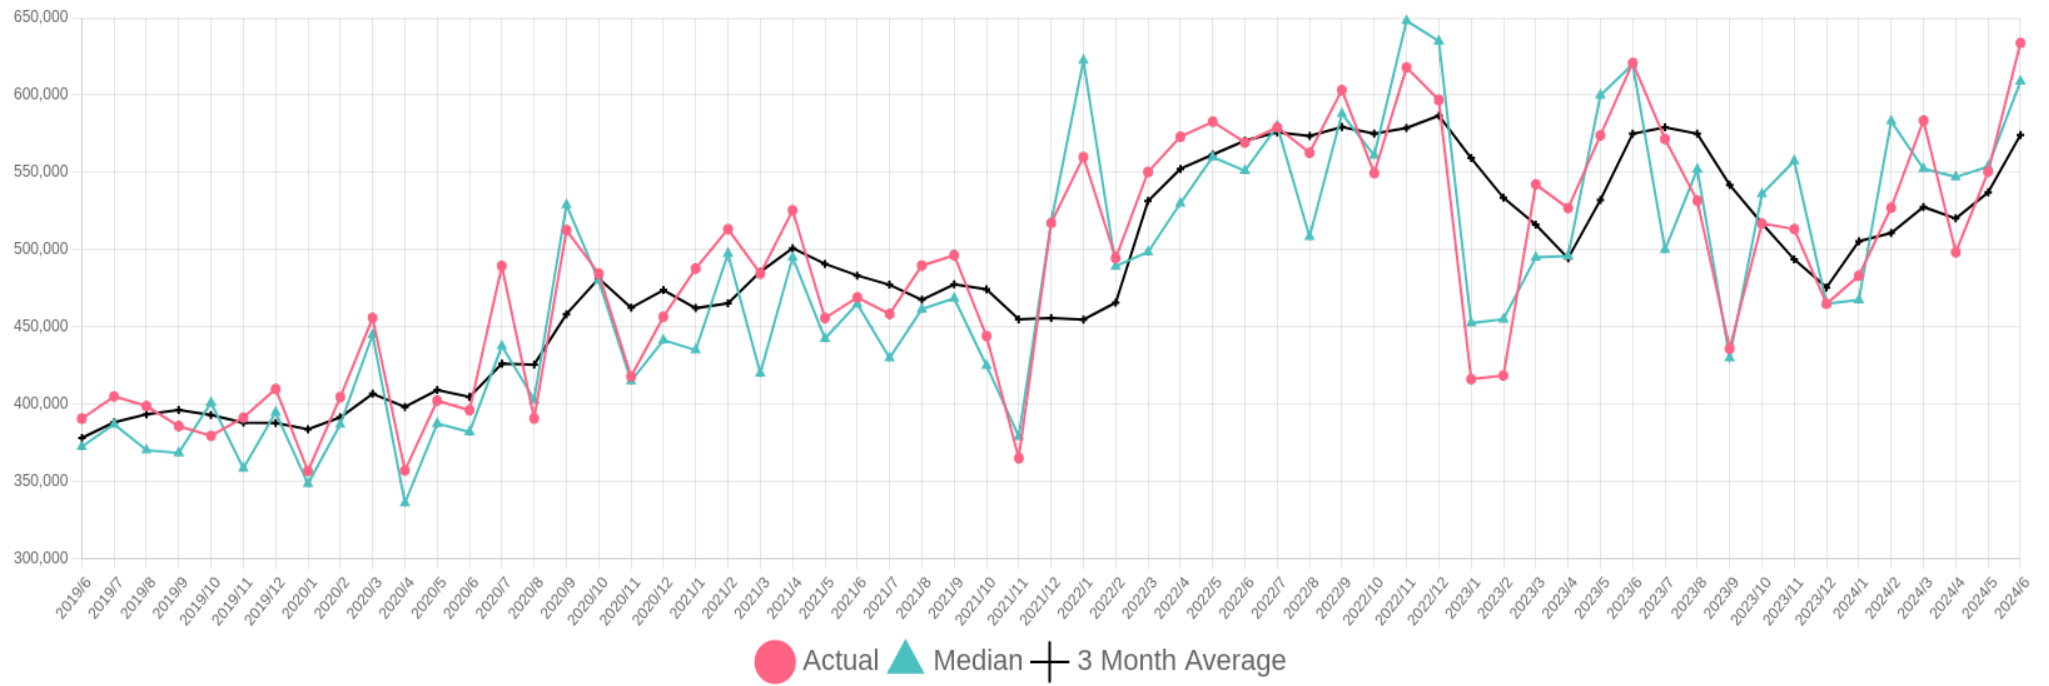

# PG City North Single Family Residential Sale Price

5 Year Chart