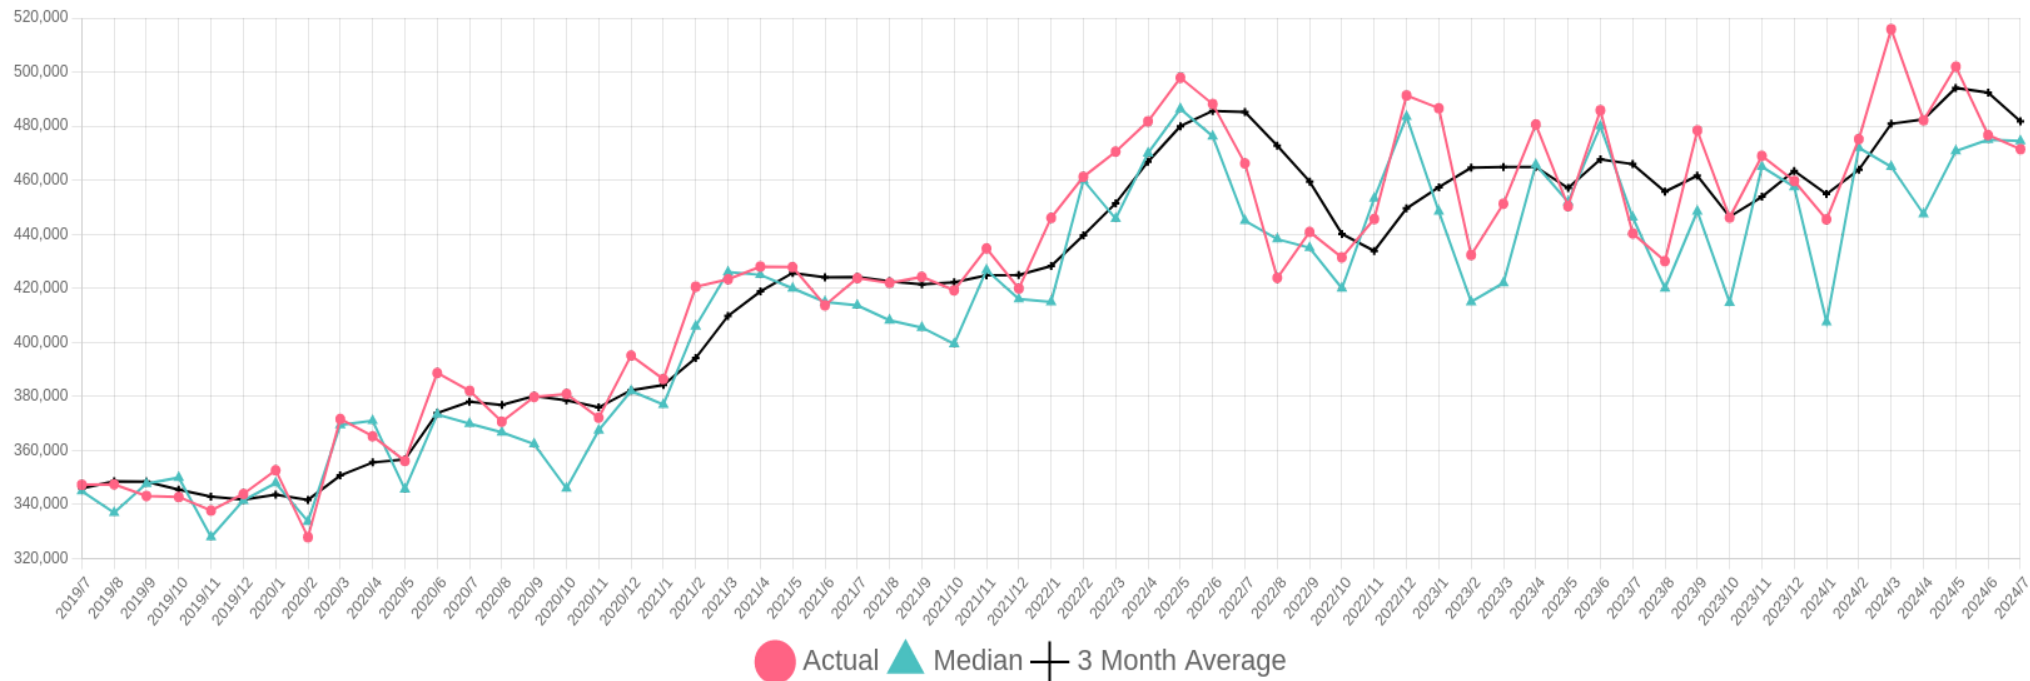

PG City West Single Family Residential Sale Price

5 Year Chart