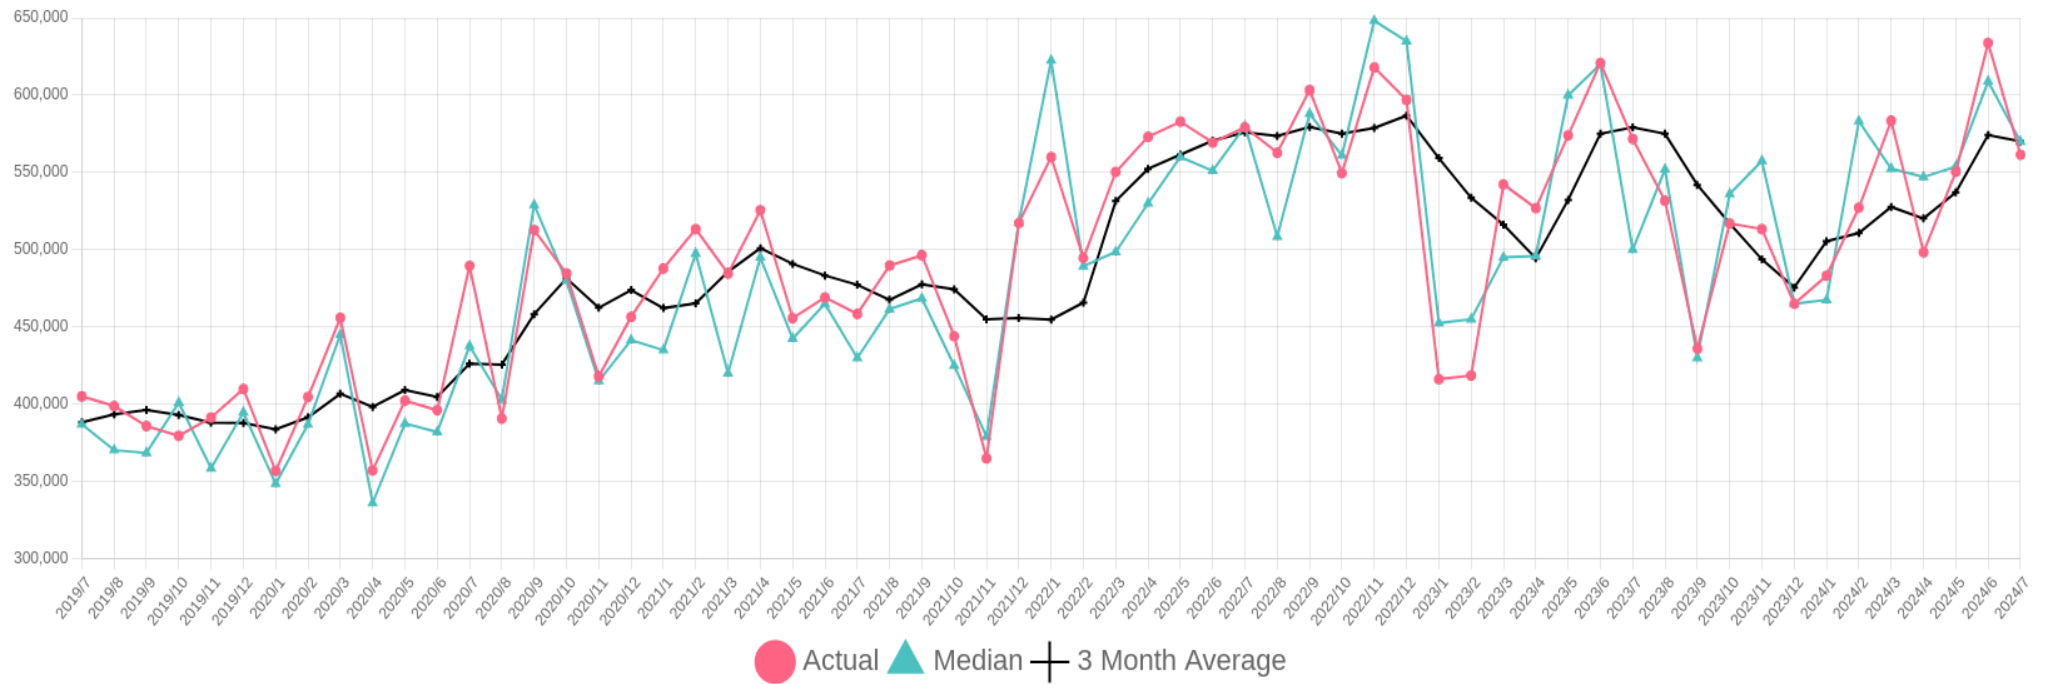

PG City North Single Family Residential Sale Price

5 Year Chart