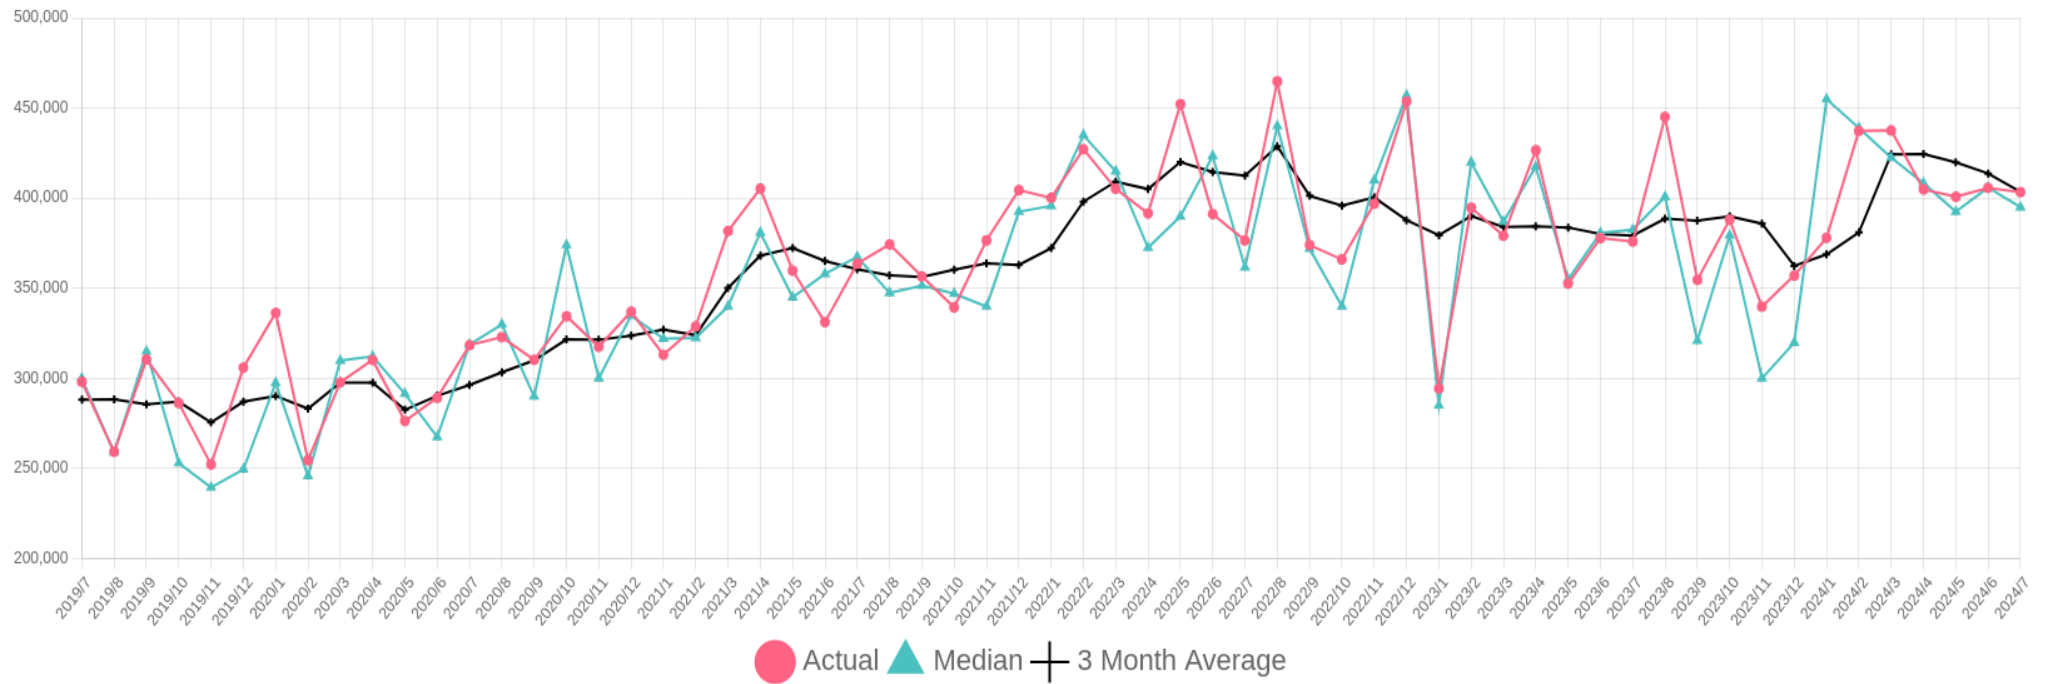

PG City Central Single Family Residential Sale Price

5 Year Chart