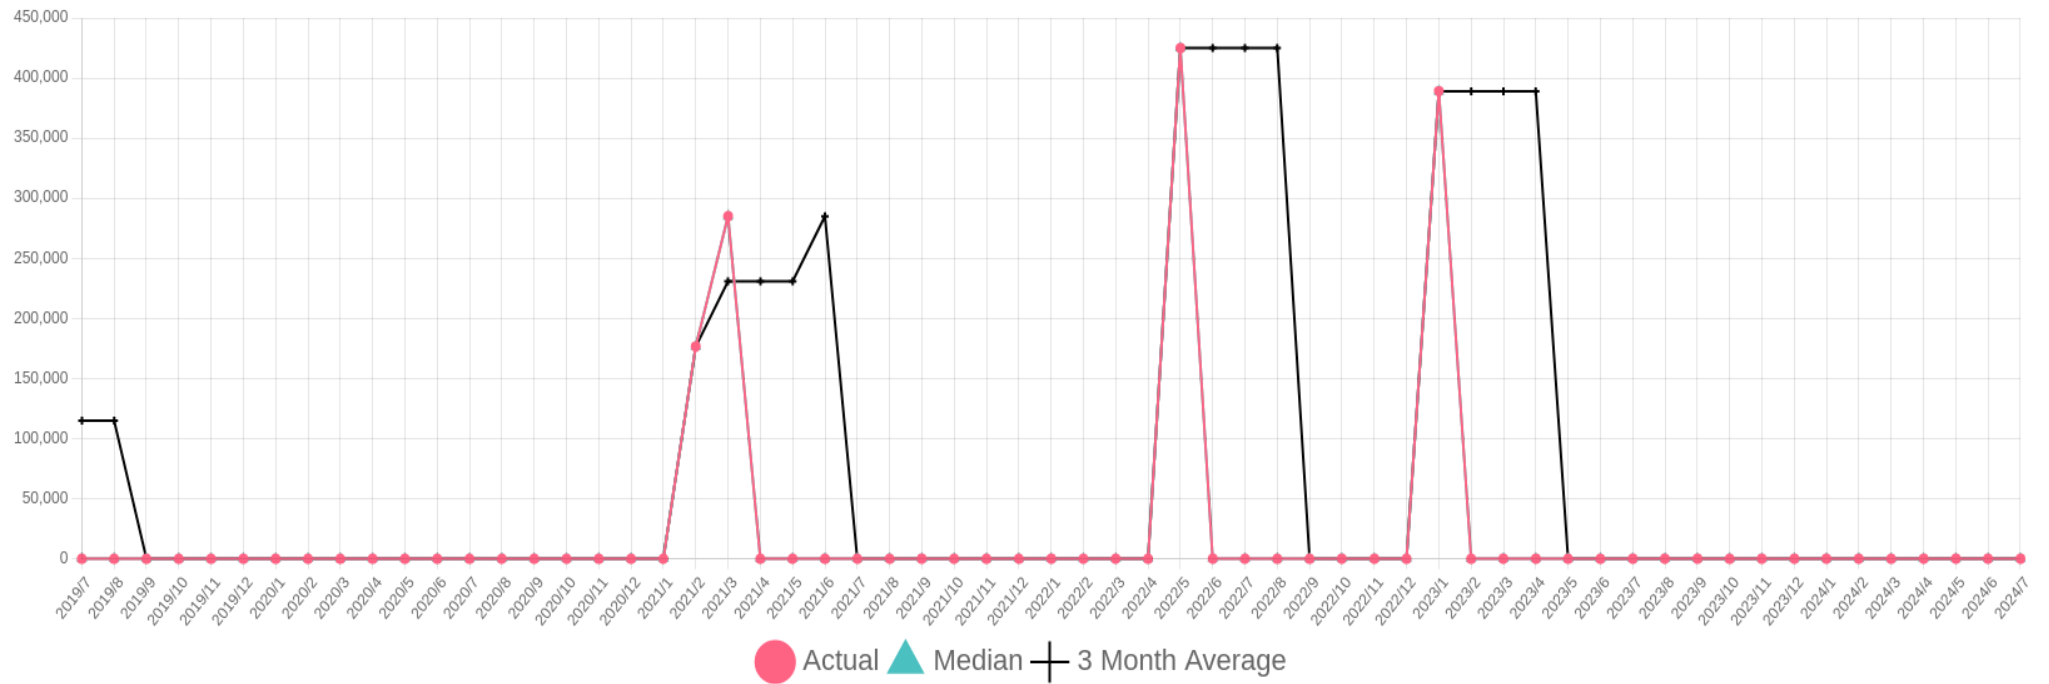

# Iskut to Atlin Single Family Residential Sale Price

5 Year Chart