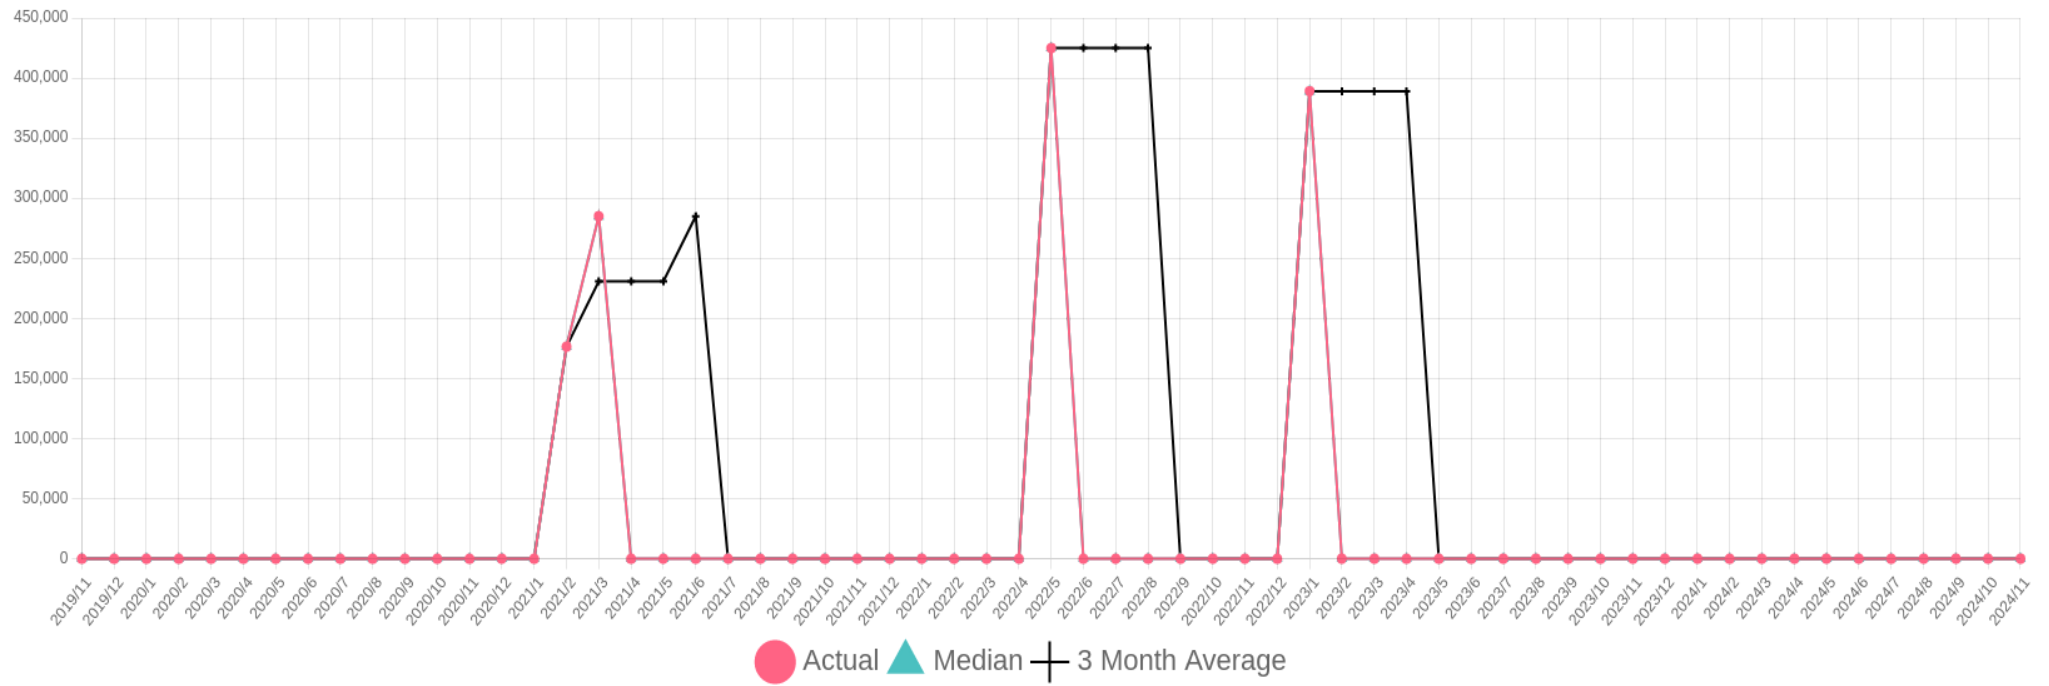

Iskut to Atlin Single Family Residential Sale Price

5 Year Chart