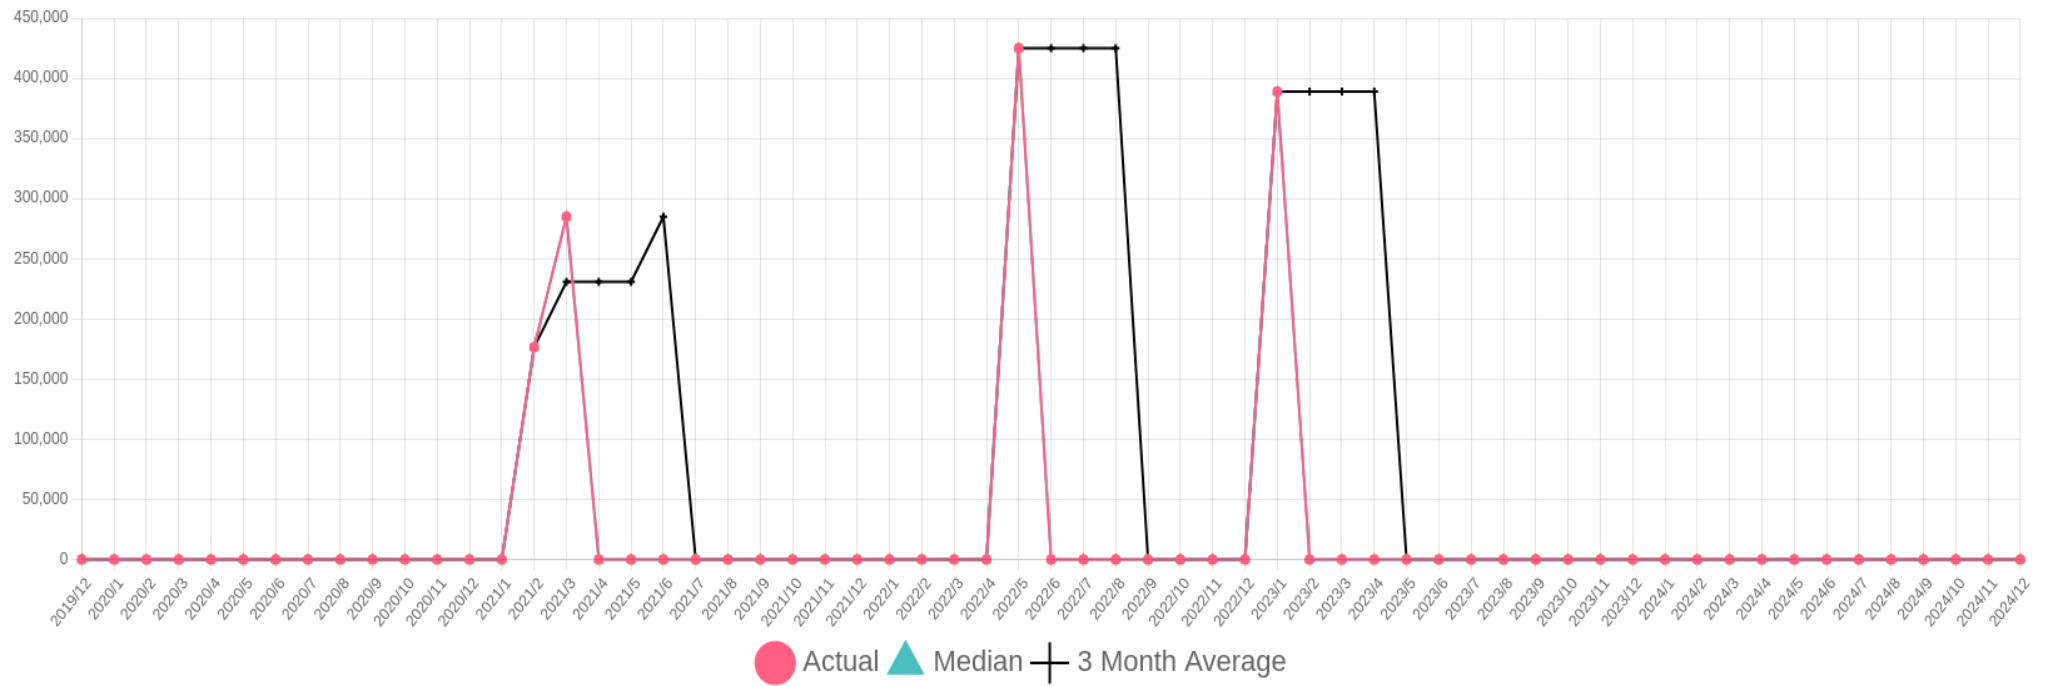

Iskut to Atlin Single Family Residential Sale Price

5 Year Chart