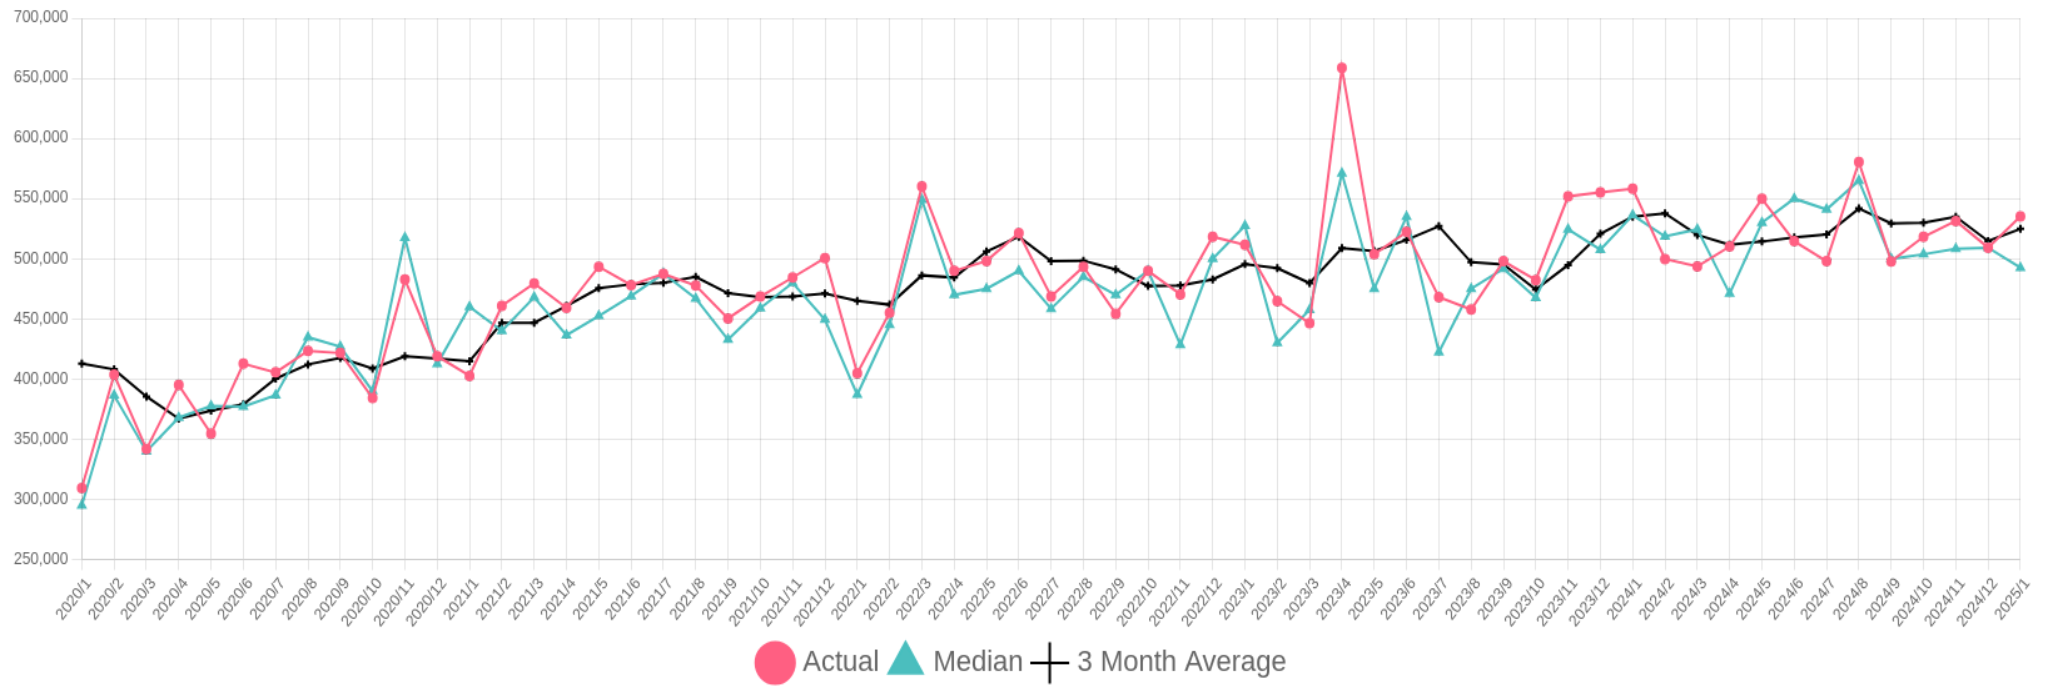

# Terrace Single Family Residential Sale Price

5 Year Chart