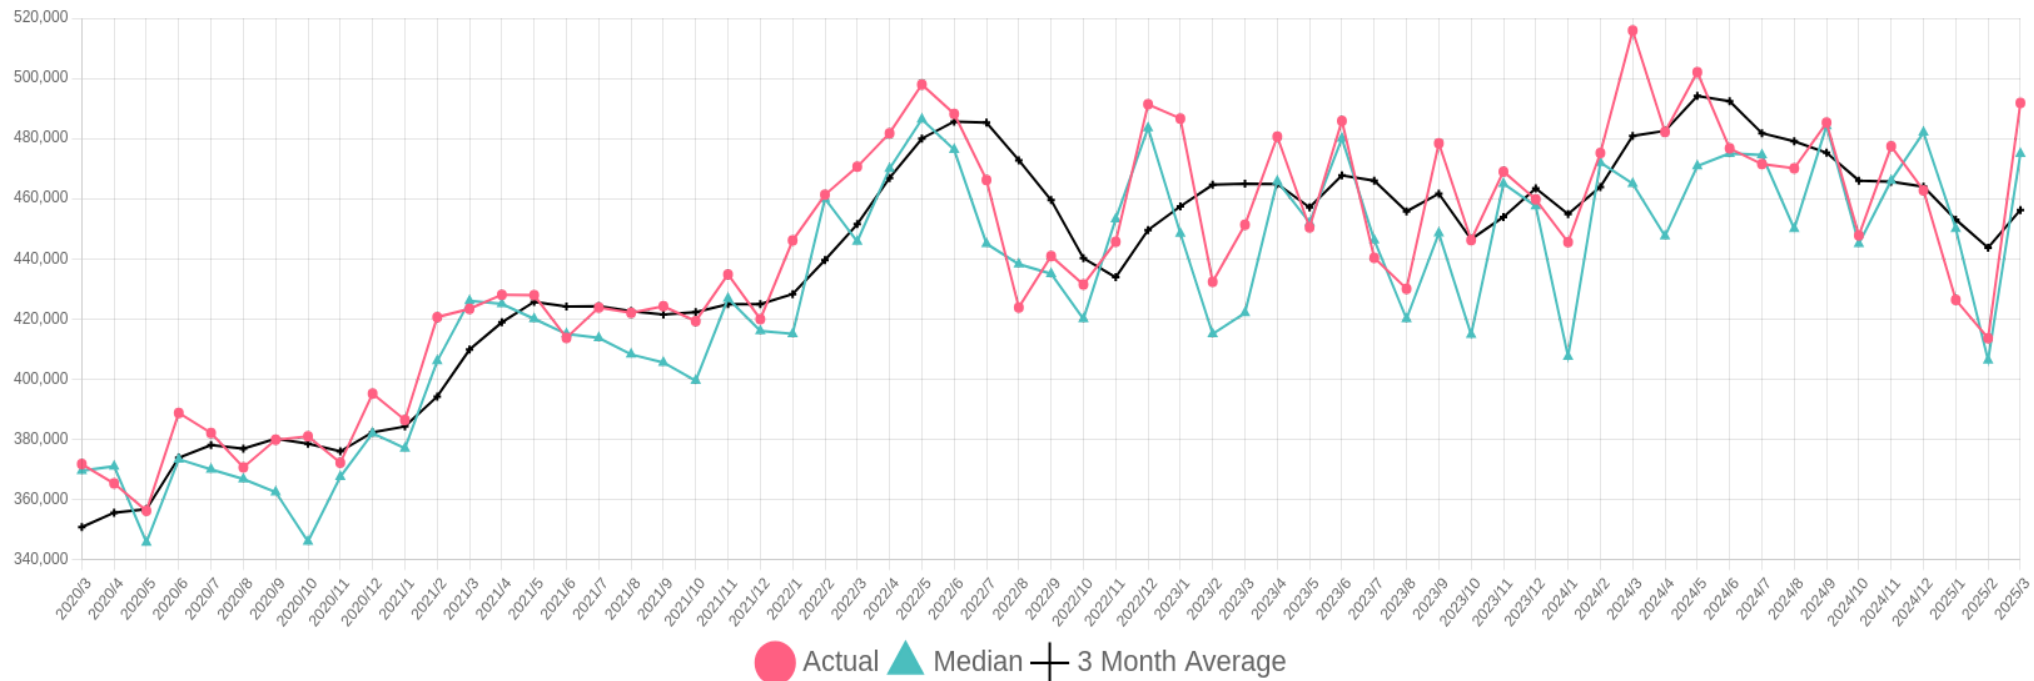

# PG City West Single Family Residential Sale Price

5 Year Chart