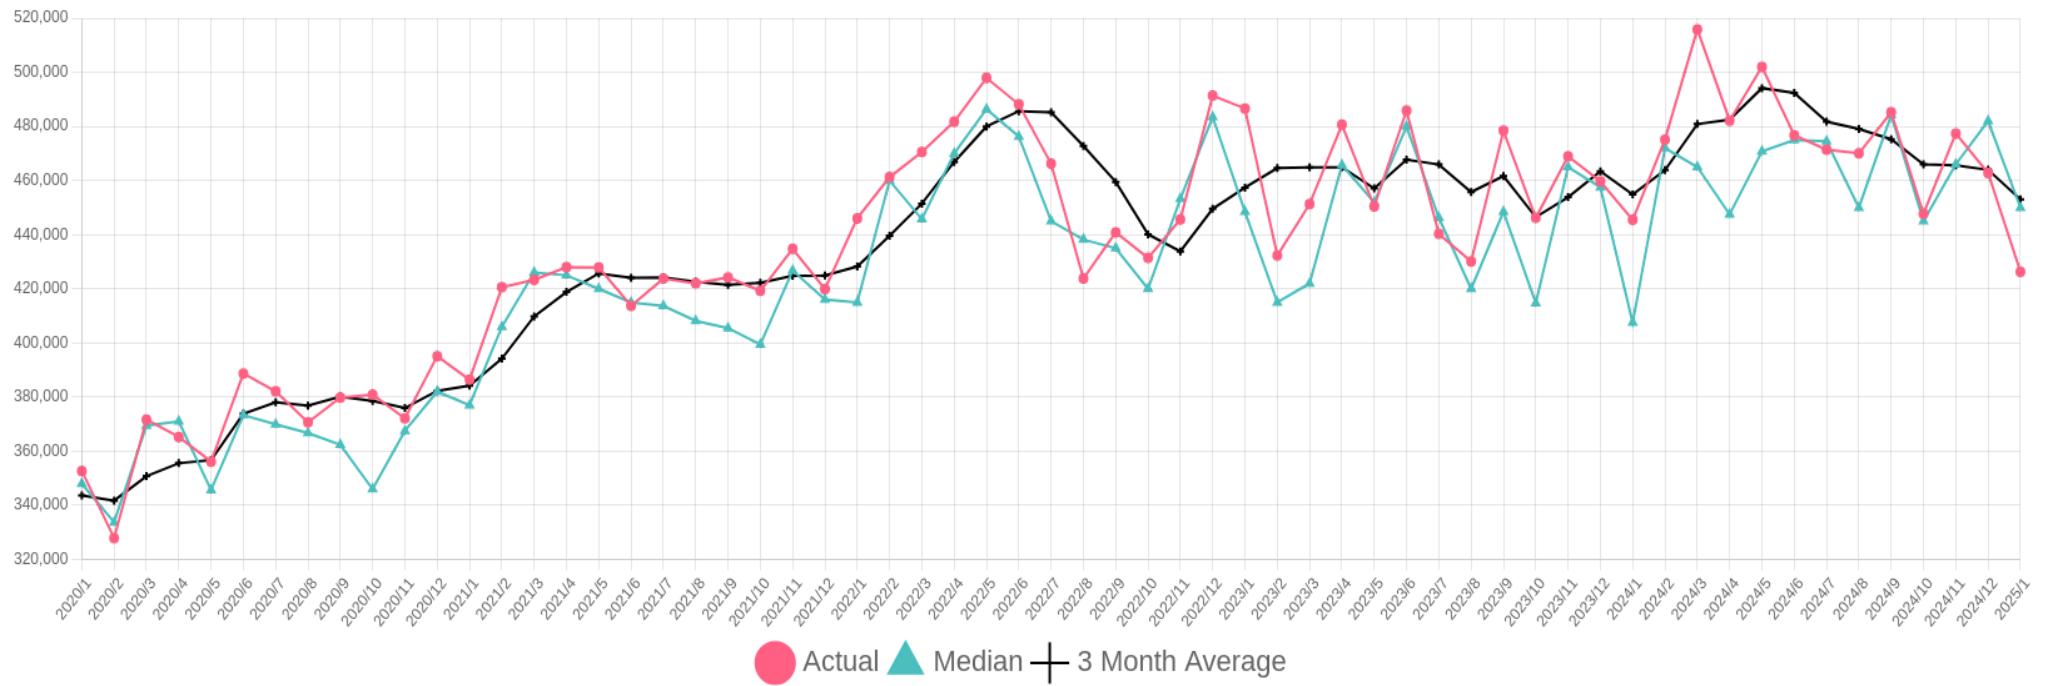

# PG City West Single Family Residential Sale Price

5 Year Chart