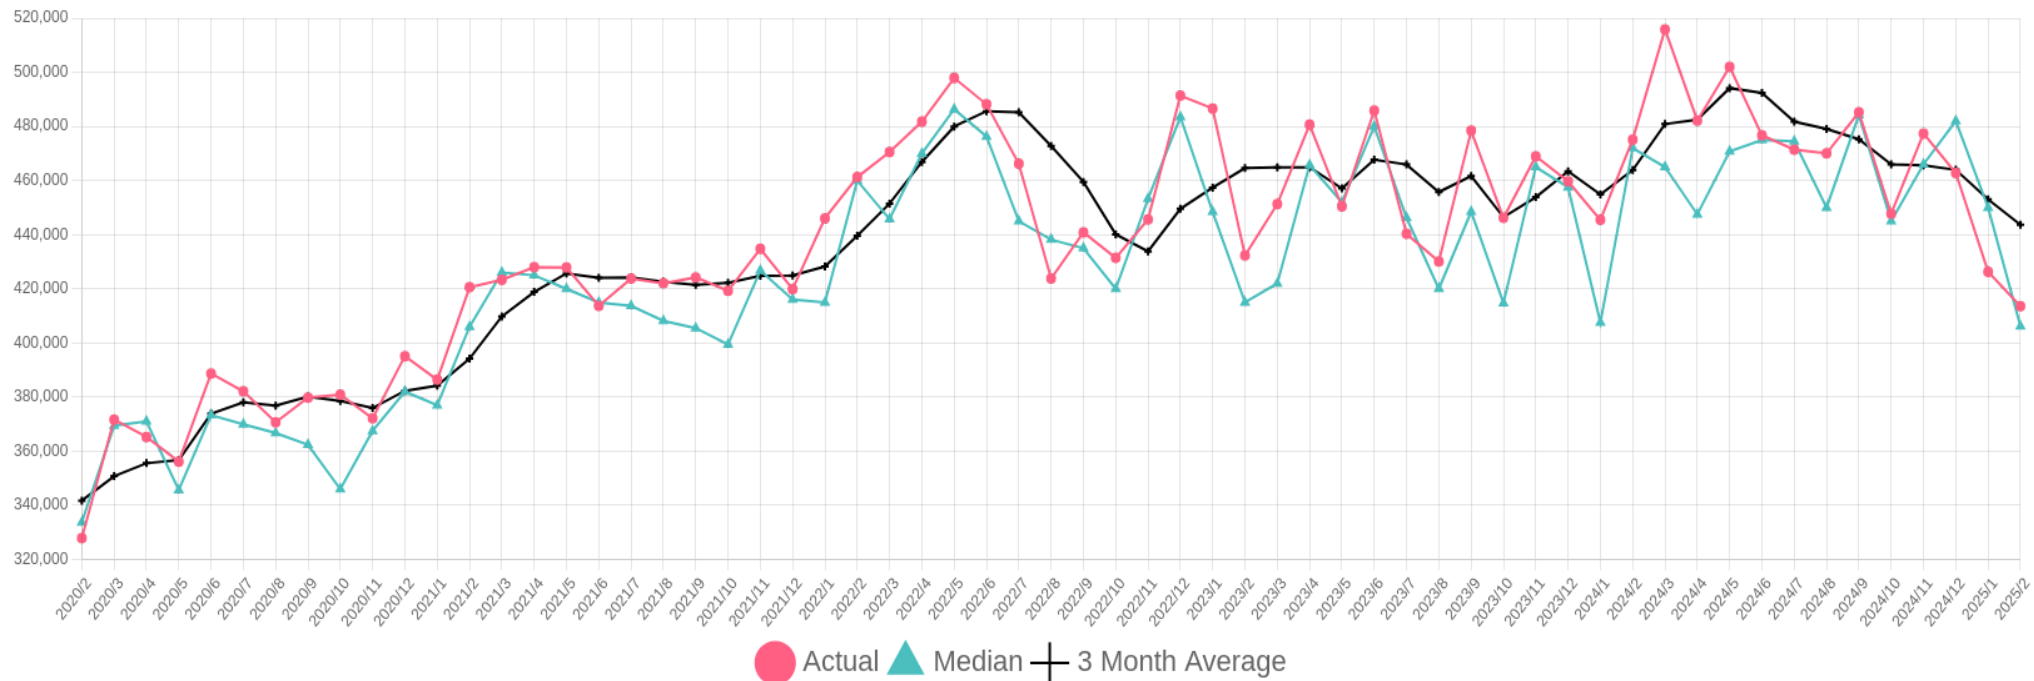

# PG City West Single Family Residential Sale Price

5 Year Chart