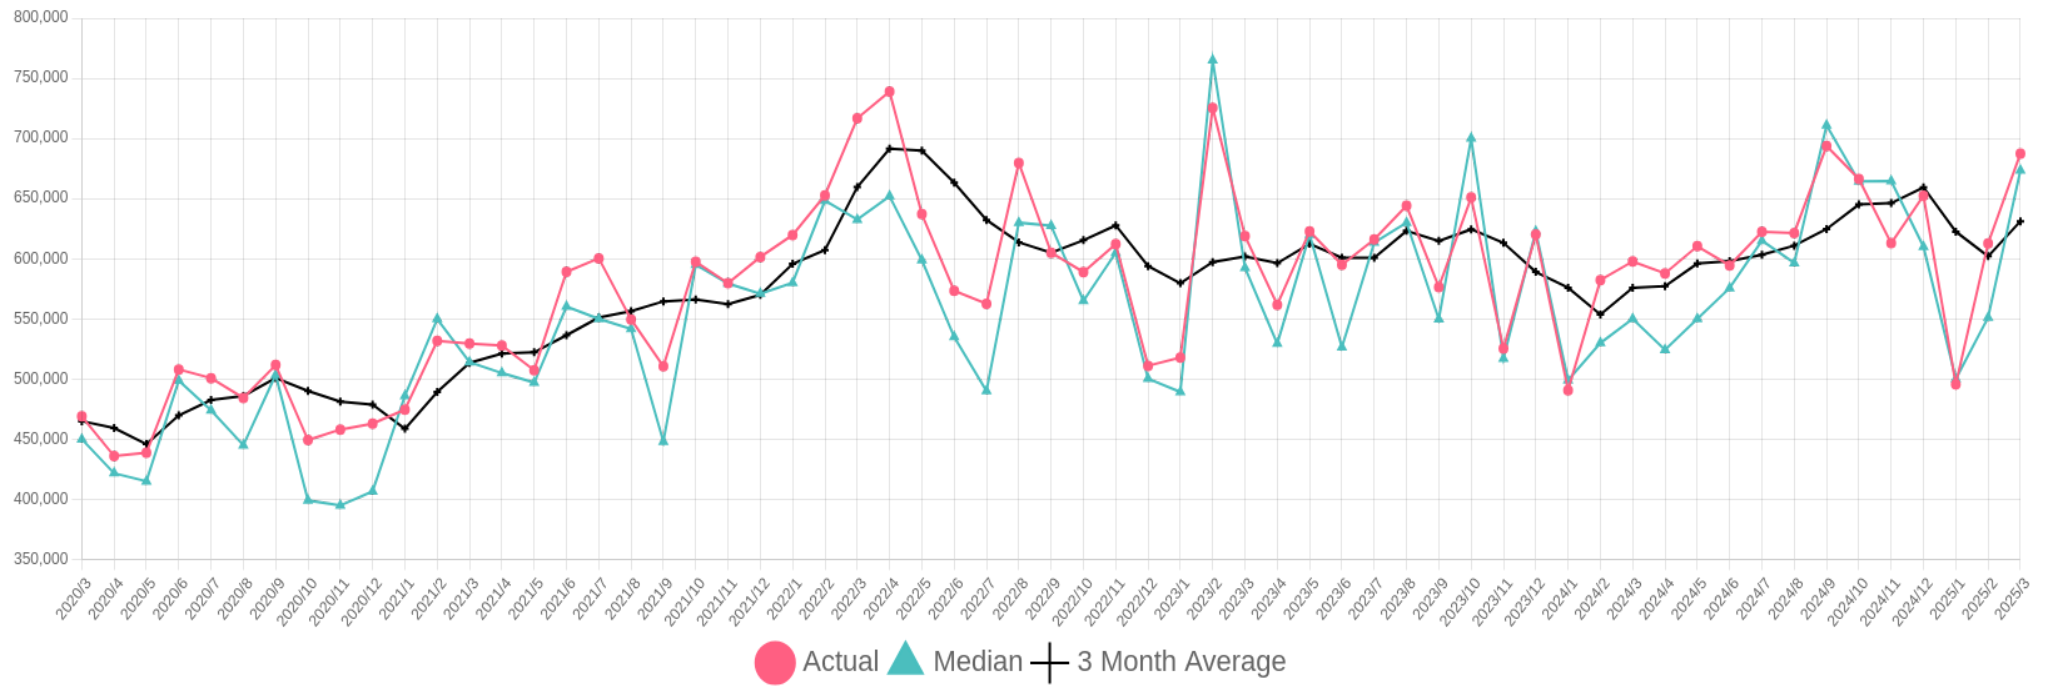

PG City South West Single Family Residential Sale Price

5 Year Chart