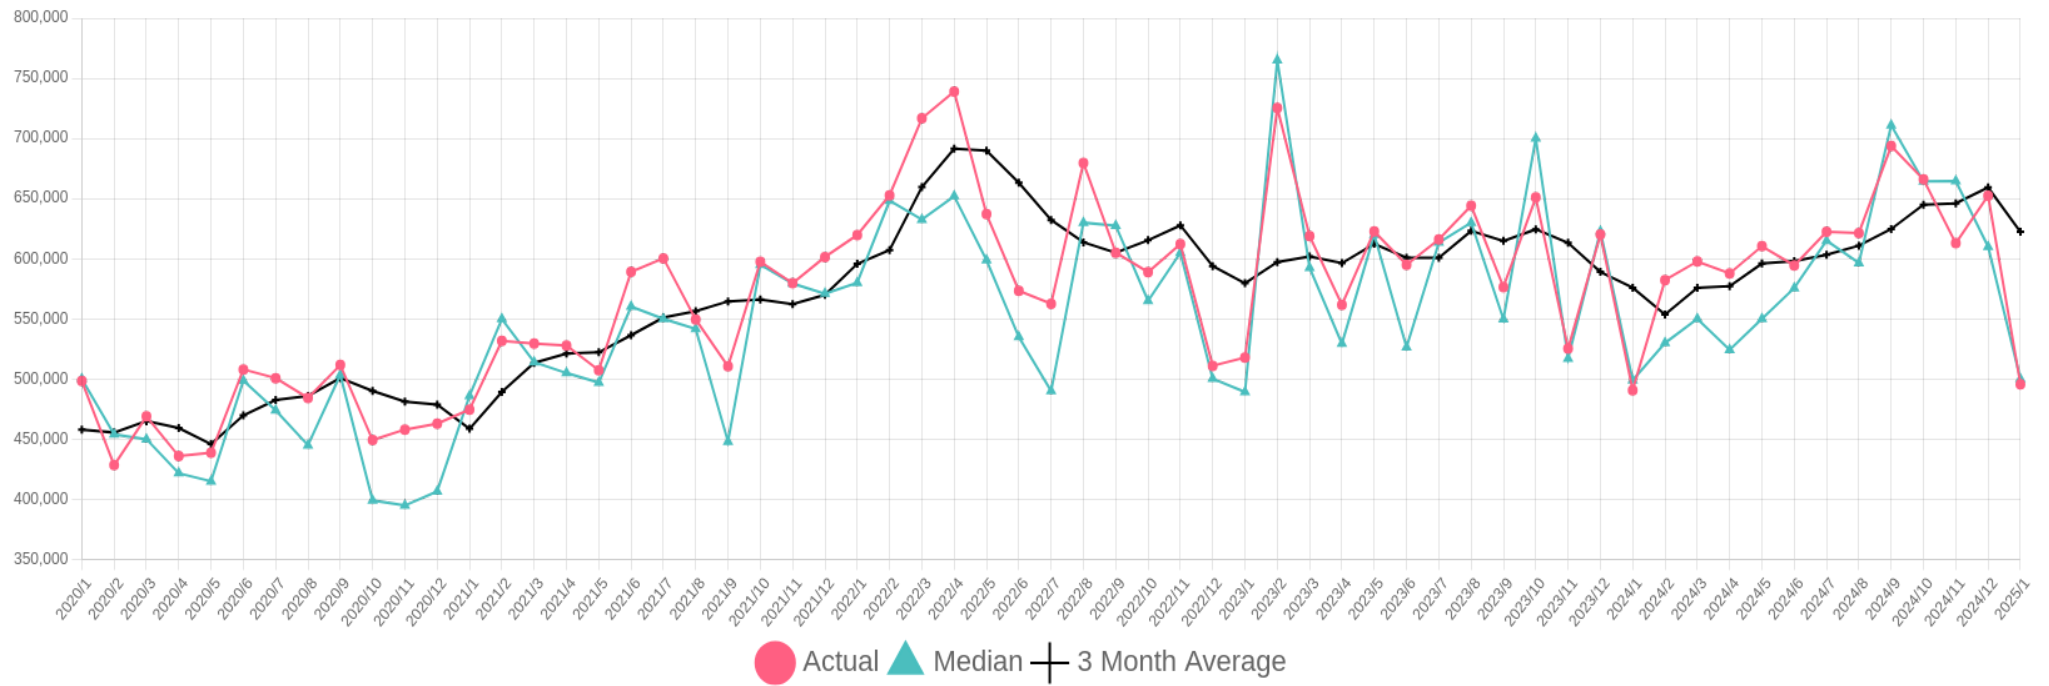

PG City South West Single Family Residential Sale Price

5 Year Chart