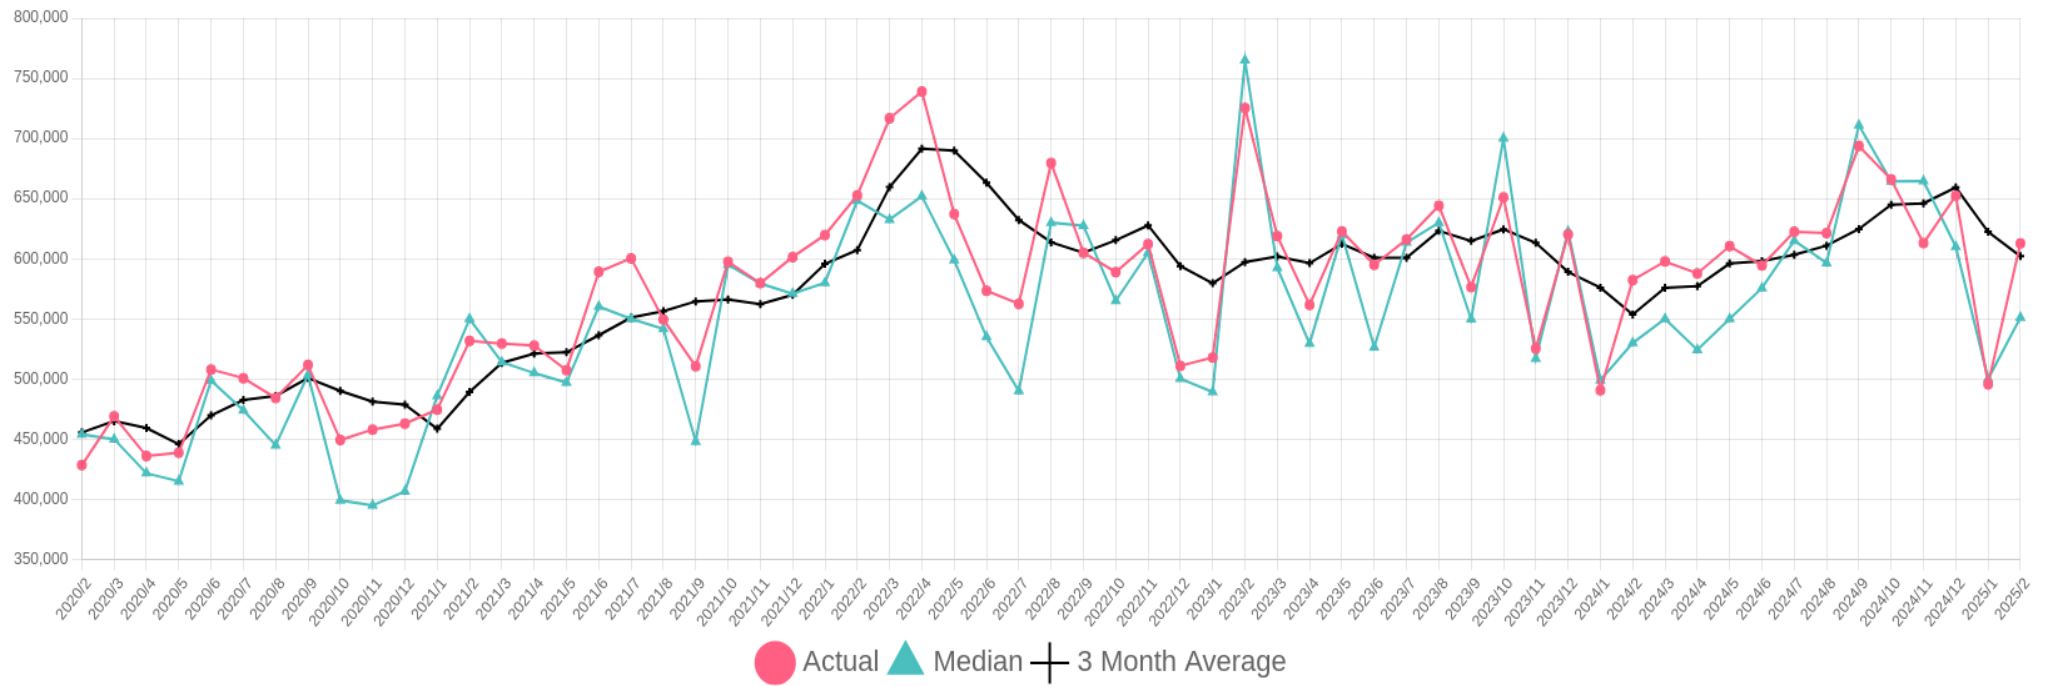

# PG City South West Single Family Residential Sale Price

5 Year Chart