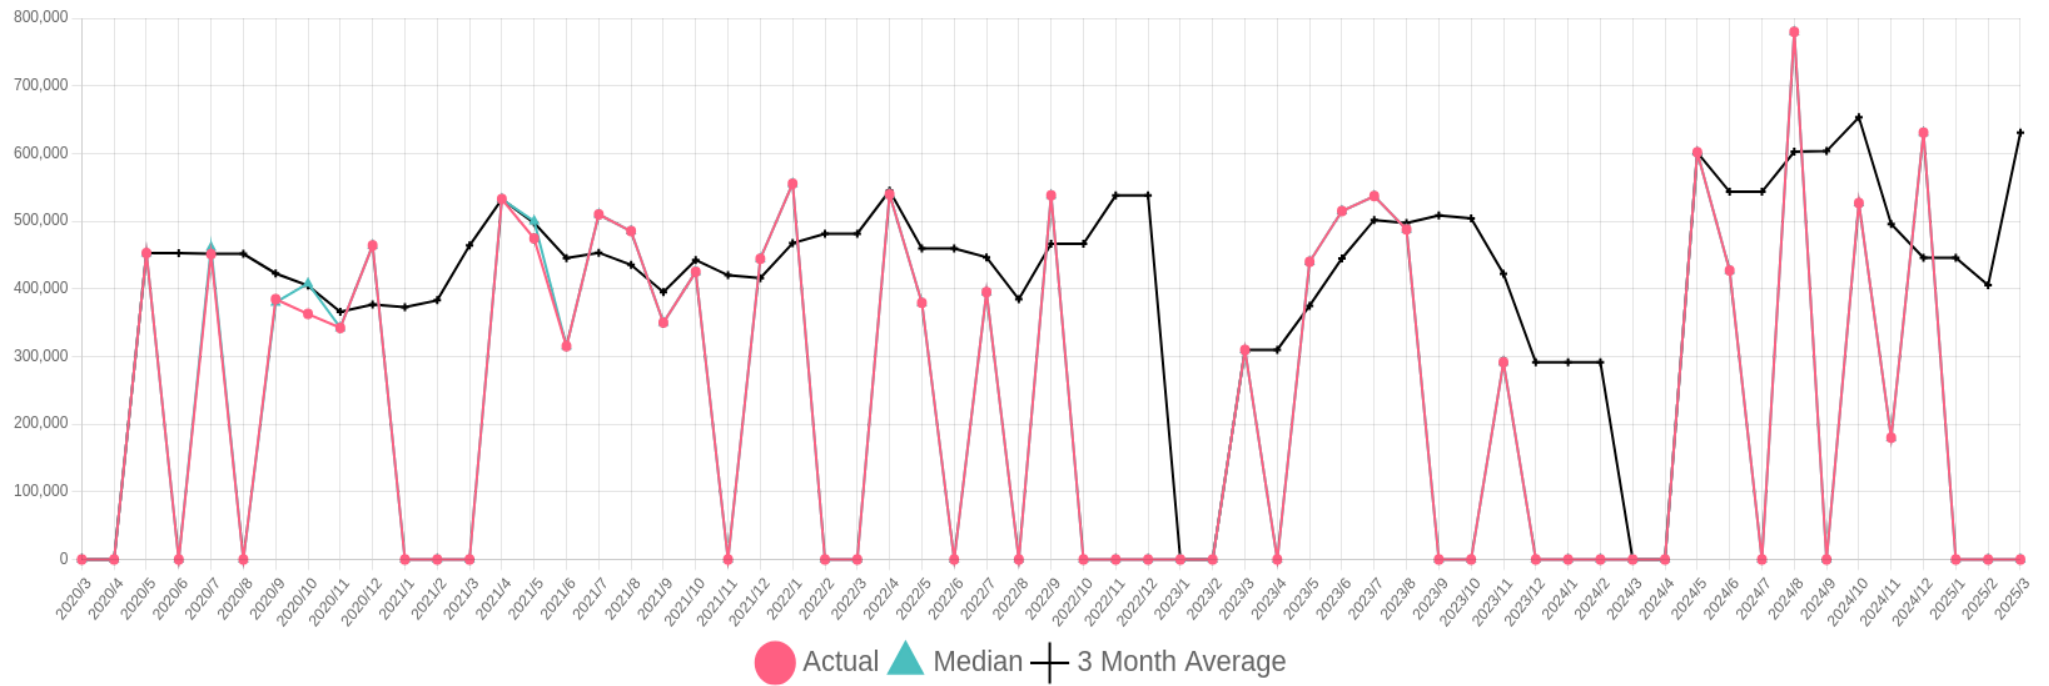

PG City South East Single Family Residential Sale Price

5 Year Chart