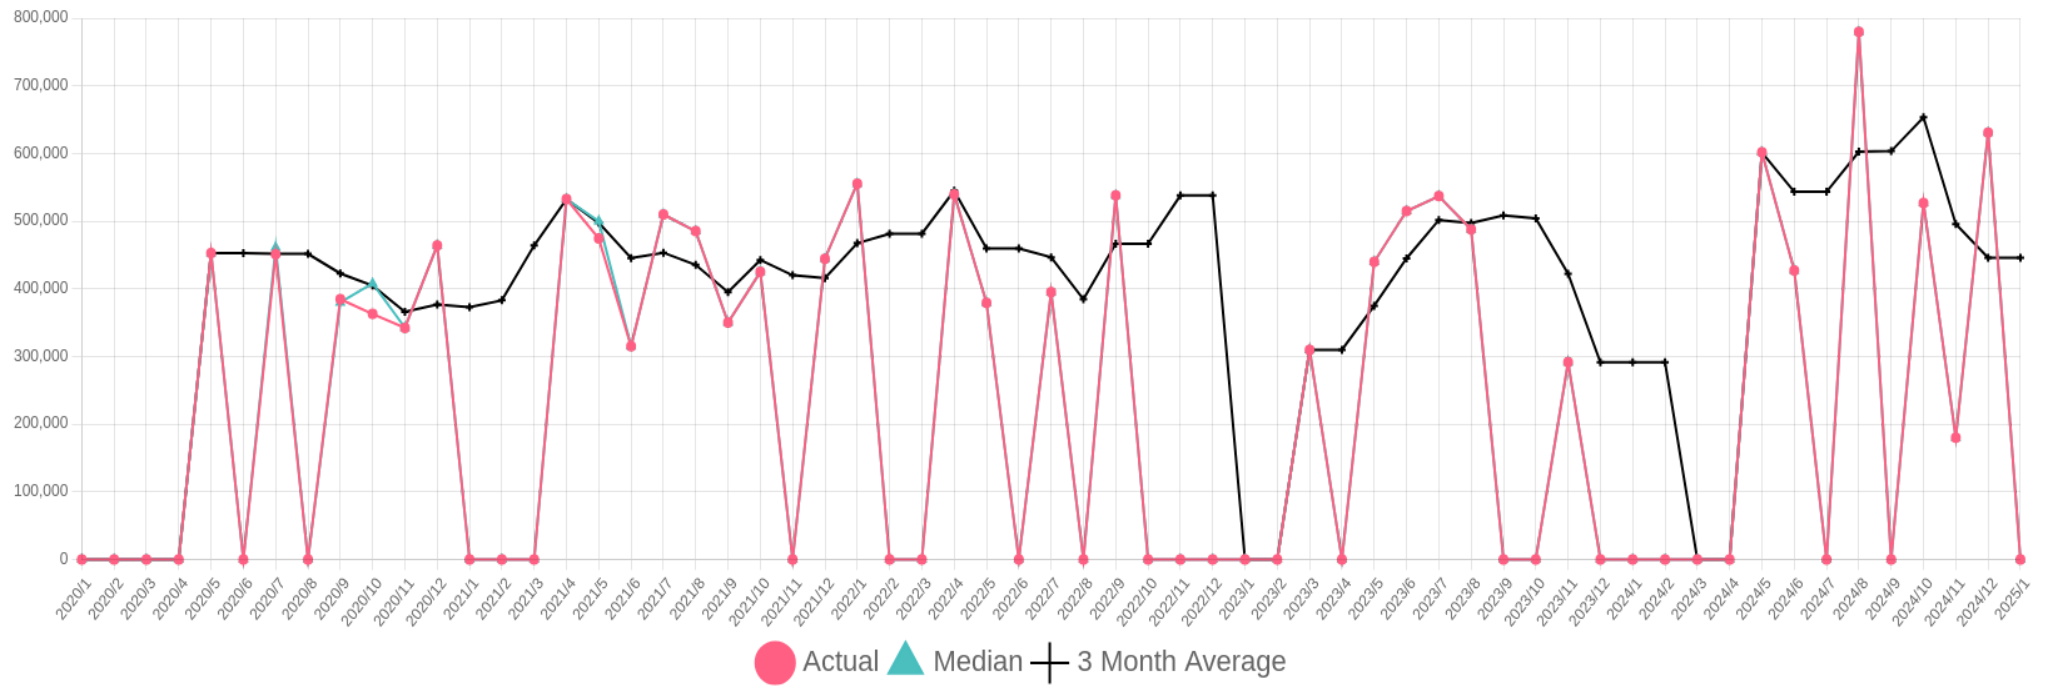

# PG City South East Single Family Residential Sale Price

5 Year Chart