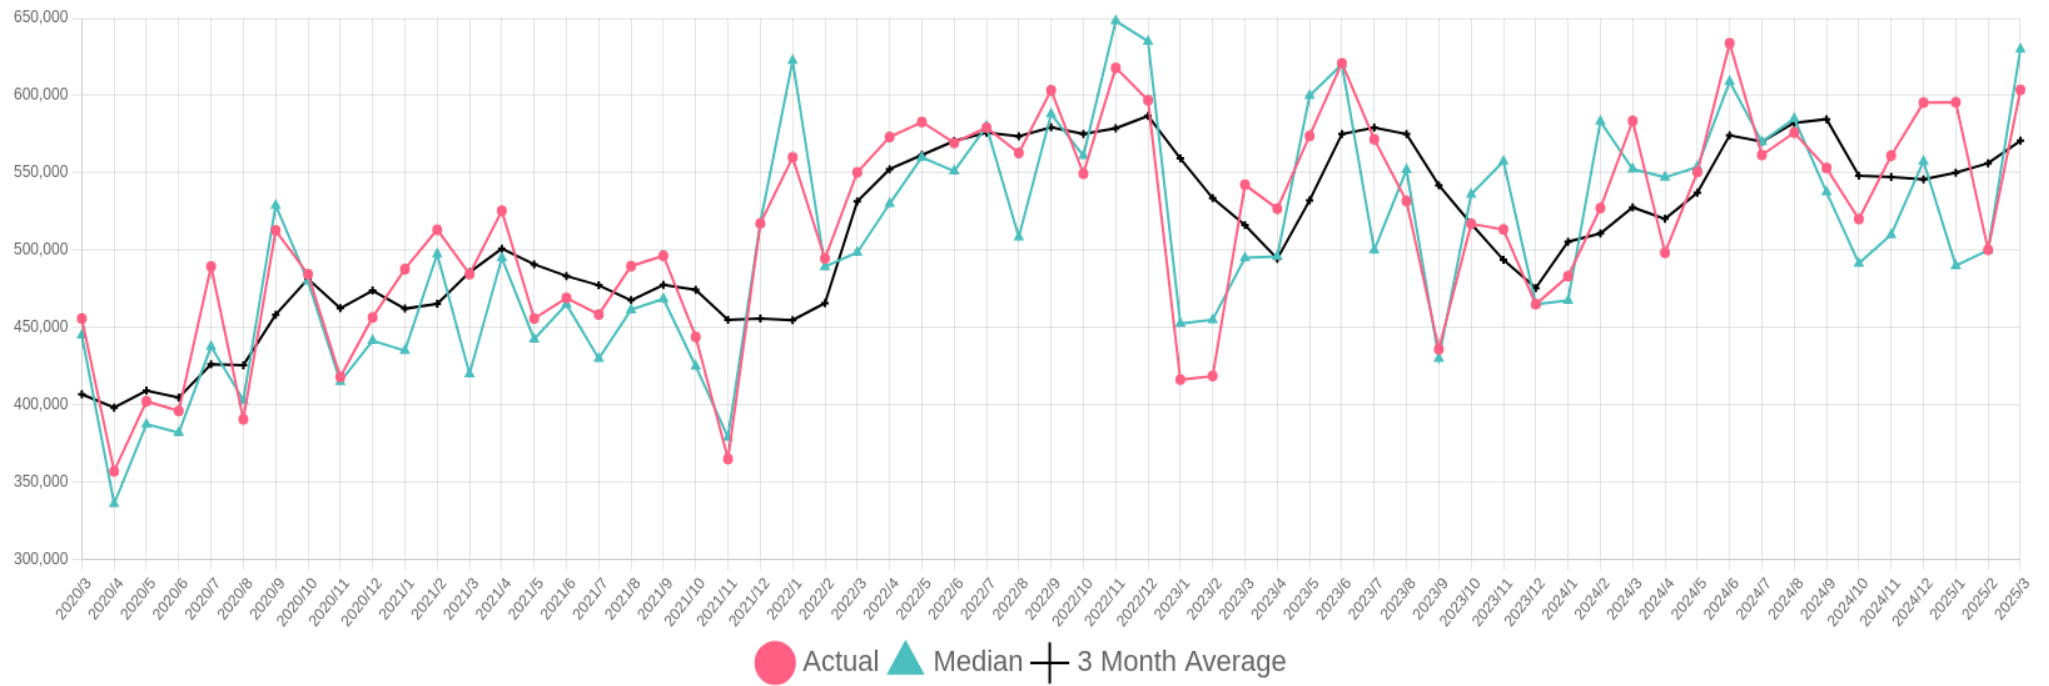

# PG City North Single Family Residential Sale Price

5 Year Chart