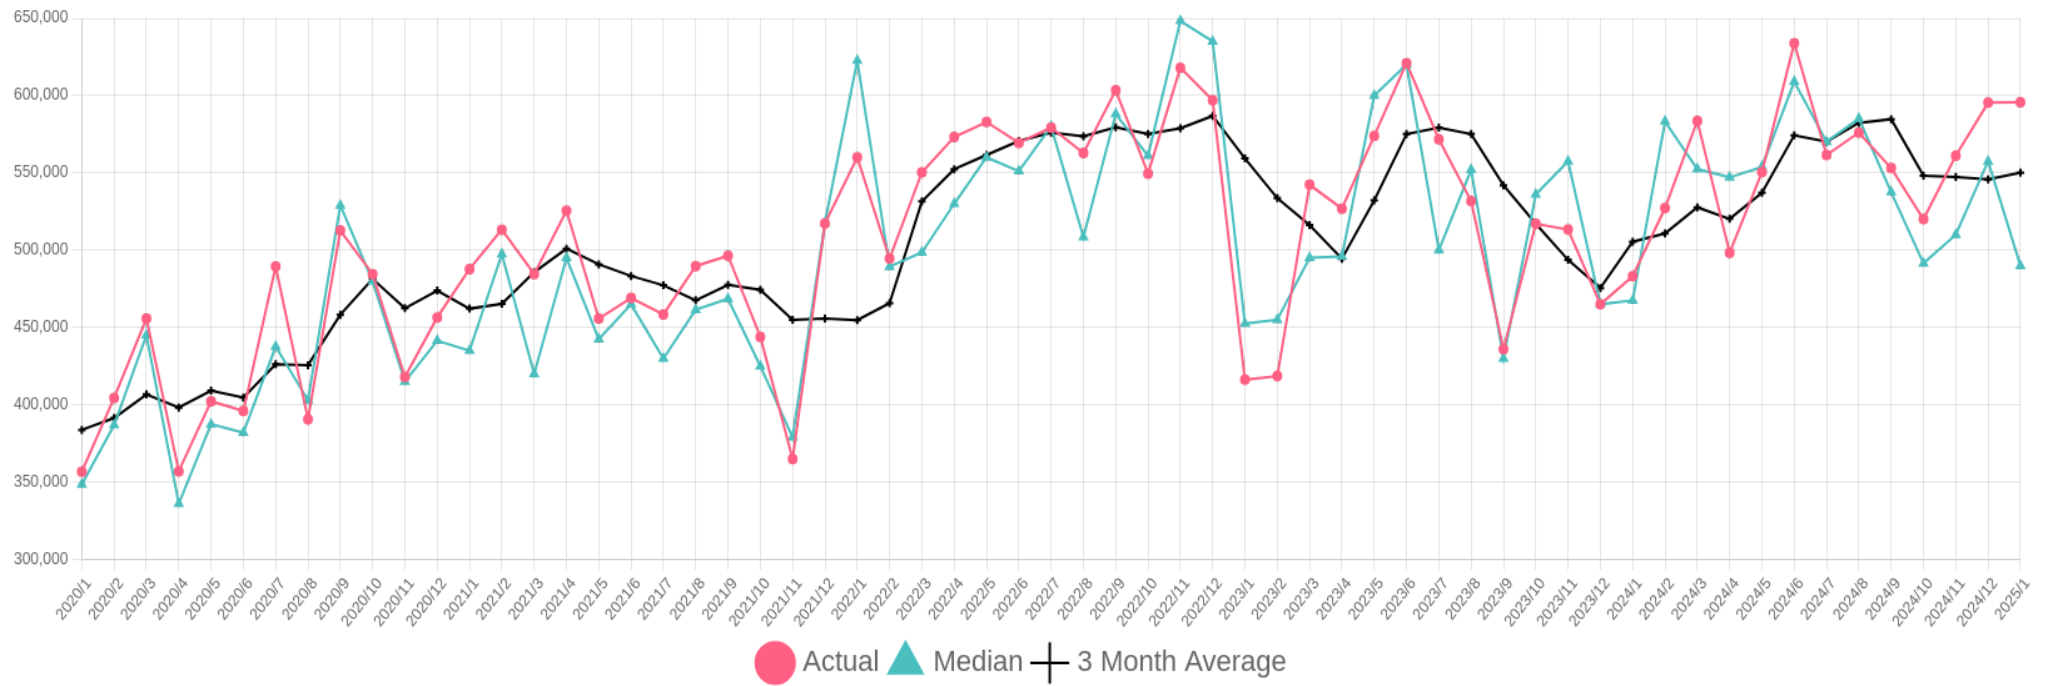

# PG City North Single Family Residential Sale Price

5 Year Chart